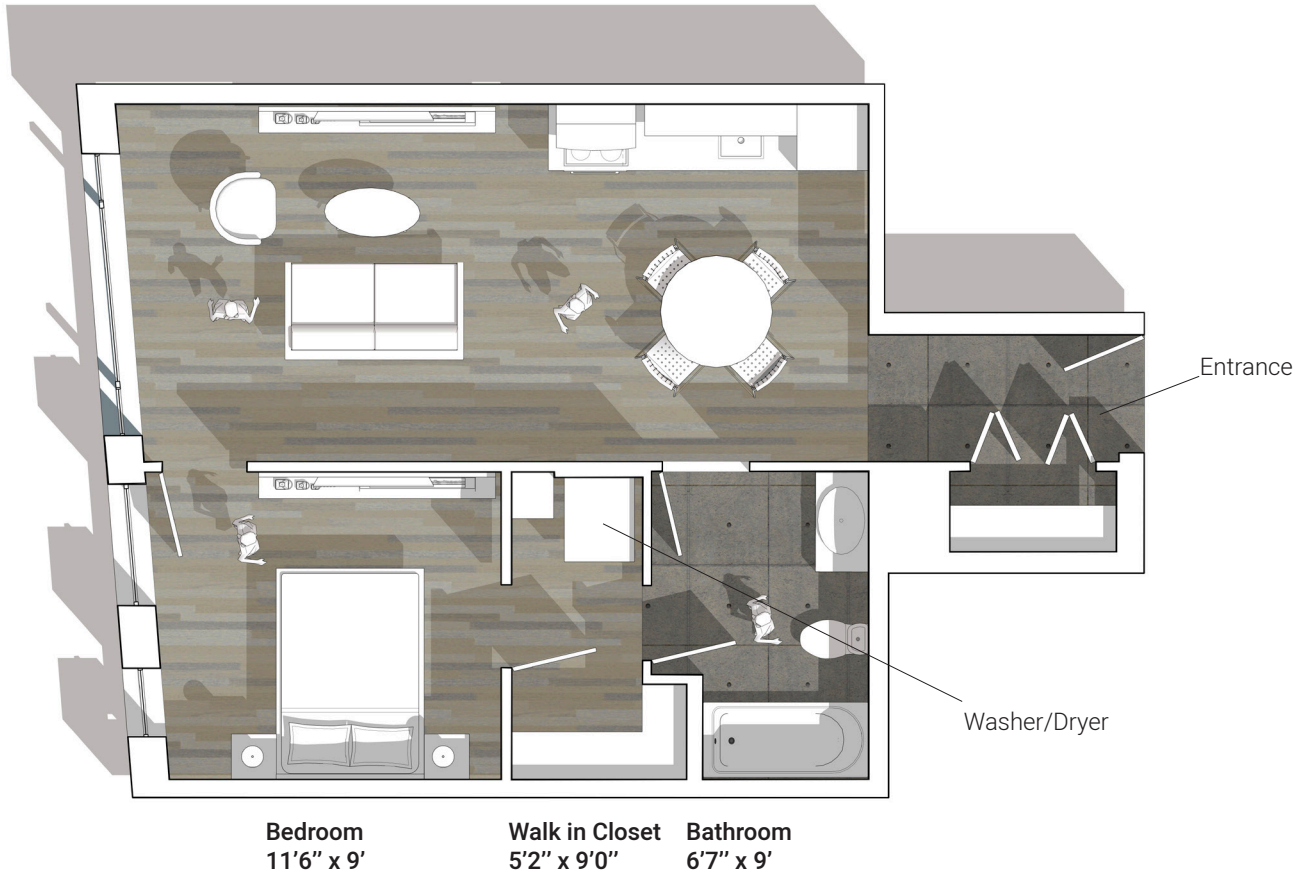

WESTBORO

LOFTS

Living space
23'10" x 11'1"

UNIT 407

568 sq.ft. | 1 Bedroom | 1 Bathroom

- ↑ 9' ceiling
- 👜 Walk in closet
- 👁️ Great views

- ↔️ Flexible layout
- 🚪 Ensuite bathroom

westborolofts.com | 613-233-4210

Dimensions, specifications, layouts (including tile patterns), window sizes, mullions and materials are approximate only, may vary and are subject to change. Floor area measured in accordance with Tarion bulletin #2. Actual living areas will vary from area stated. E. & O.E. Furniture shown for demonstrative purposes only & is not included in purchase price.