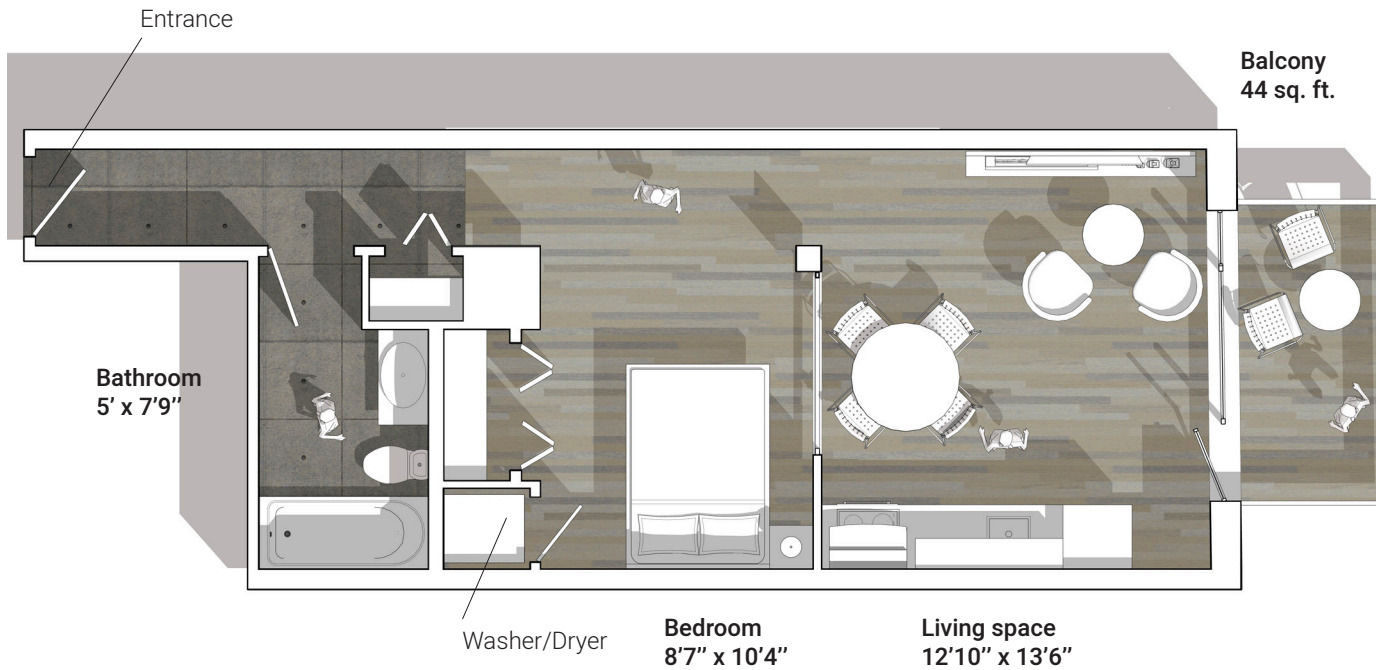

WESTBORO

LOFTS

UNIT 403

469 sq.ft. | 1 Bedroom | 1 Bathroom

 Southern exposure

 9' ceiling

 Glass wall

westborolofts.com | 613-233-4210

Dimensions, specifications, layouts (including tile patterns), window sizes, mullions and materials are approximate only, may vary and are subject to change. Floor area measured in accordance with Tarion bulletin #2. Actual living areas will vary from area stated. E. & O.E. Furniture shown for demonstrative purposes only & is not included in purchase price.