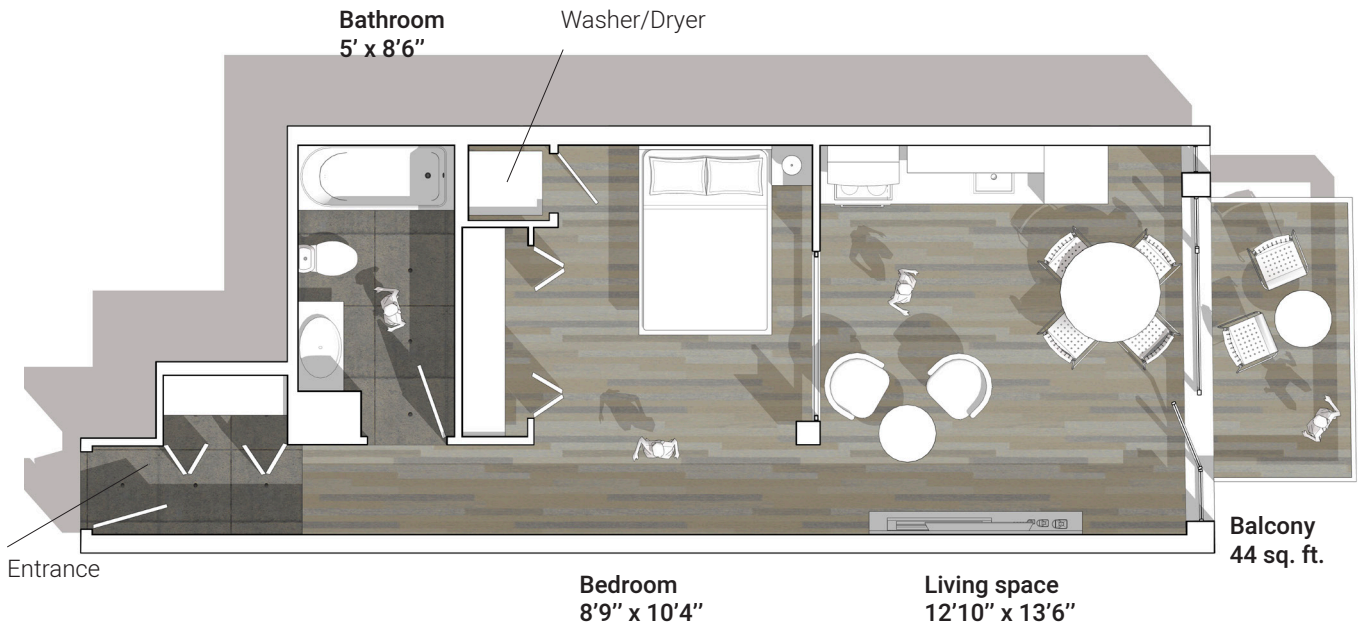

## UNIT 404

477 sq.ft. | 1 Bedroom | 1 Bathroom

-  Southern exposure
-  9' ceiling

 Glass wall

westborolofts.com | 613-233-4210

Dimensions, specifications, layouts (including tile patterns), window sizes, mullions and materials are approximate only, may vary and are subject to change. Floor area measured in accordance with Tarion bulletin #2. Actual living areas will vary from area stated. E. & O.E. Furniture shown for demonstrative purposes only & is not included in purchase price.