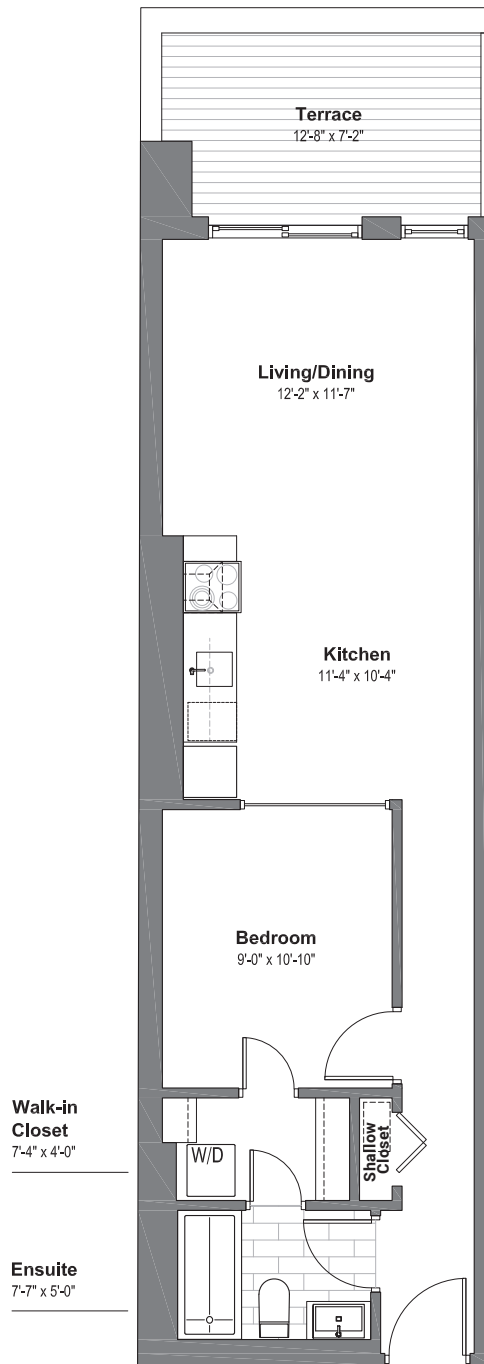

WELLINGTON WEST
LOFTS

Suite 201

1 Bedroom
1 Bathroom

602 sf Living Space
109 sf Terrace Space

wellingtonwestlofts.com | 613.233.4210

Dimensions, specifications, layouts (including tile patterns), window sizes, mullions and materials are approximate only, may vary and are subject to change. Floor area measured in accordance with Tarion bulletin #2. Actual living areas will vary from area stated. E.& O.E. Furniture shown for demonstrative purposes only & is not included in purchase price.