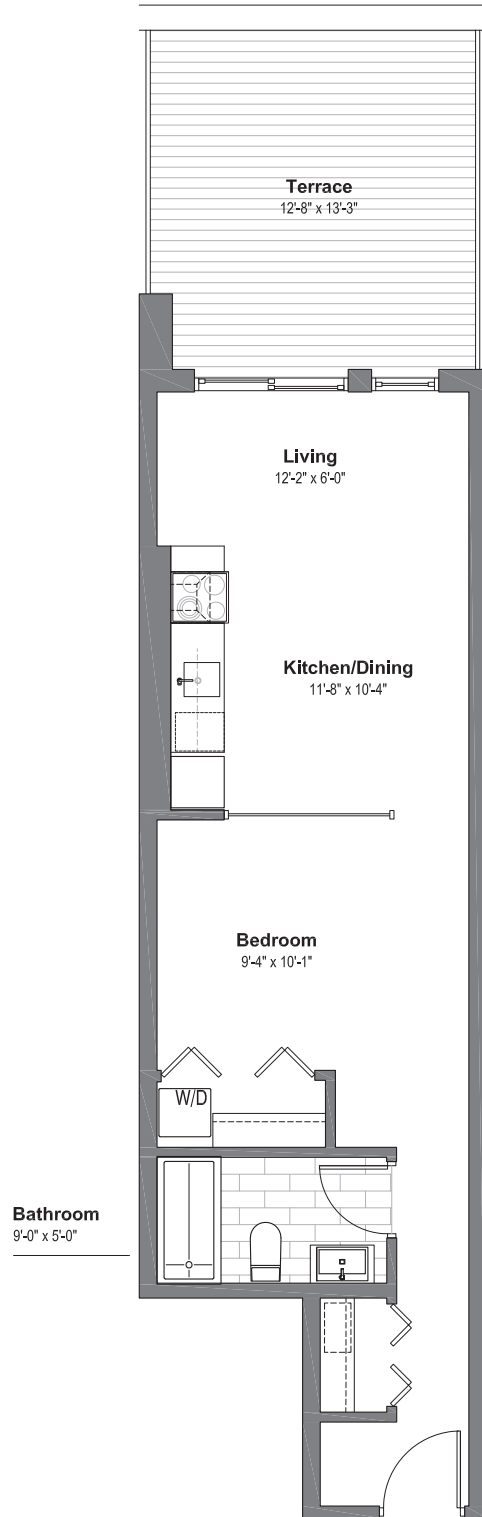

WELLINGTON WEST  
LOFTS

# Suite 204

**1 Bedroom**  
**1 Bathroom**

526 sf Living Space  
183 sf Terrace Space

[wellingtonwestlofts.com](http://wellingtonwestlofts.com) | 613.233.4210

Dimensions, specifications, layouts (including tile patterns), window sizes, mullions and materials are approximate only, may vary and are subject to change. Floor area measured in accordance with Taron bulletin #2. Actual living areas will vary from area stated. E.& O.E. Furniture shown for demonstrative purposes only & is not included in purchase price.