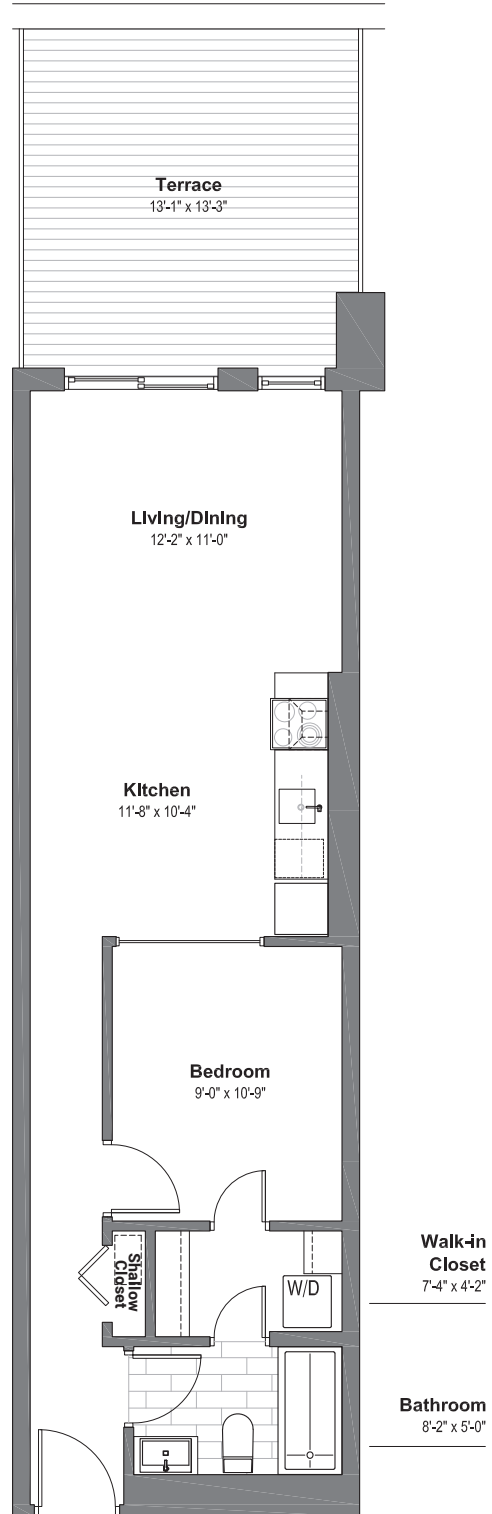

WELLINGTON WEST
LOFTS

Suite 205

1 Bedroom
1 Bathroom

577 sf Living Space
189 sf Terrace Space

wellingtonwestlofts.com | 613.233.4210

Dimensions, specifications, layouts (including tile patterns), window sizes, mullions and materials are approximate only, may vary and are subject to change. Floor area measured in accordance with Taron bulletin #2. Actual living areas will vary from area stated. E.& O.E. Furniture shown for demonstrative purposes only & is not included in purchase price.