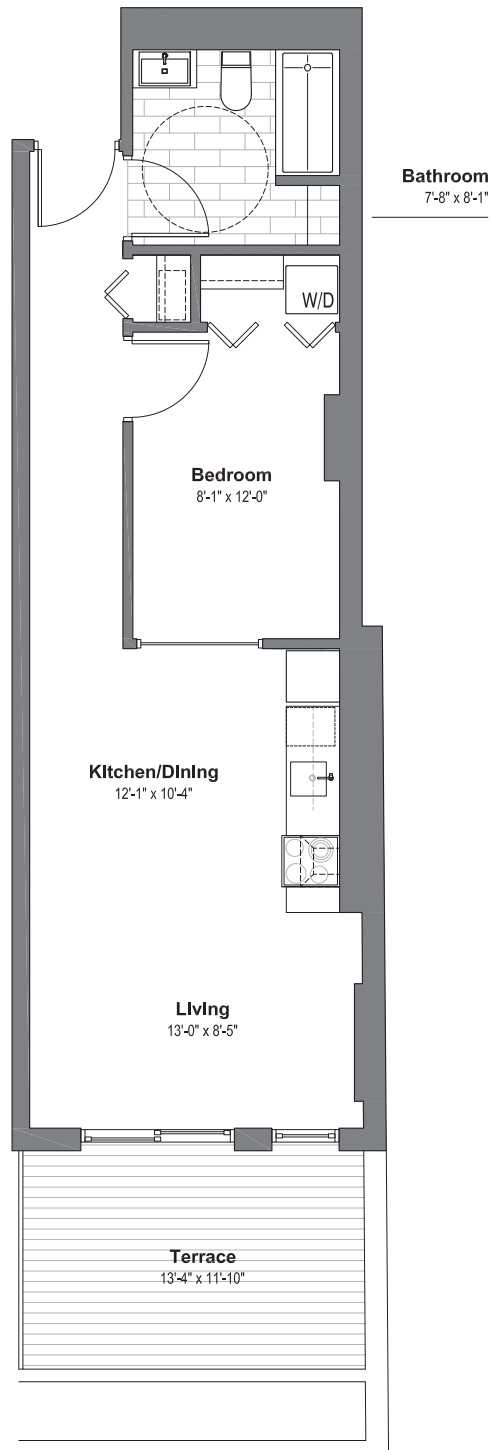

WELLINGTON WEST  
LOFTS

## Suite 207

**1 Bedroom**  
**1 Bathroom**

593 sf Living Space  
169 sf Terrace Space

[wellingtonwestlofts.com](http://wellingtonwestlofts.com) | 613.233.4210

Dimensions, specifications, layouts (including tile patterns), window sizes, mullions and materials are approximate only, may vary and are subject to change. Floor area measured in accordance with Tarion bulletin #2. Actual living areas will vary from area stated. E.& O.E. Furniture shown for demonstrative purposes only & is not included in purchase price.