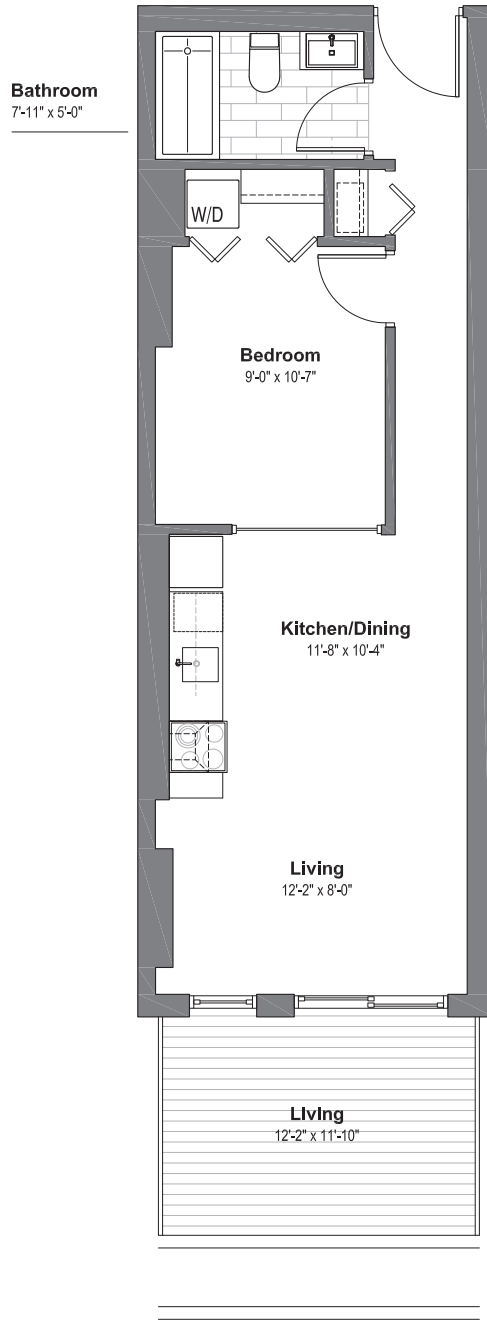

Suite 208

1 Bedroom
1 Bathroom

508 sf Living Space
146 sf Terrace Space

wellingtonwestlofts.com | 613.233.4210

Dimensions, specifications, layouts (including tile patterns), window sizes, mullions and materials are approximate only, may vary and are subject to change. Floor area measured in accordance with Tarion bulletin #2. Actual living areas will vary from area stated. E.& O.E. Furniture shown for demonstrative purposes only & is not included in purchase price.