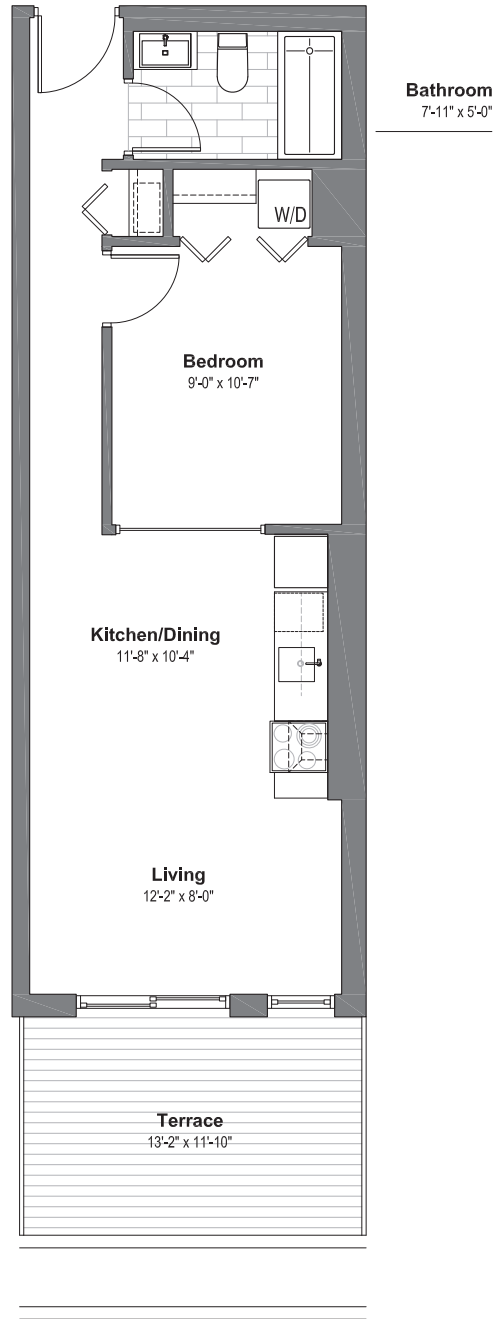

WELLINGTON WEST
LOFTS

Suite 209

1 Bedroom
1 Bathroom

508 sf Living Space
158 sf Terrace Space

wellingtonwestlofts.com | 613.233.4210

Dimensions, specifications, layouts (including tile patterns), window sizes, mullions and materials are approximate only, may vary and are subject to change. Floor area measured in accordance with Tarion bulletin #2. Actual living areas will vary from area stated. E. & O.E. Furniture shown for demonstrative purposes only & is not included in purchase price.