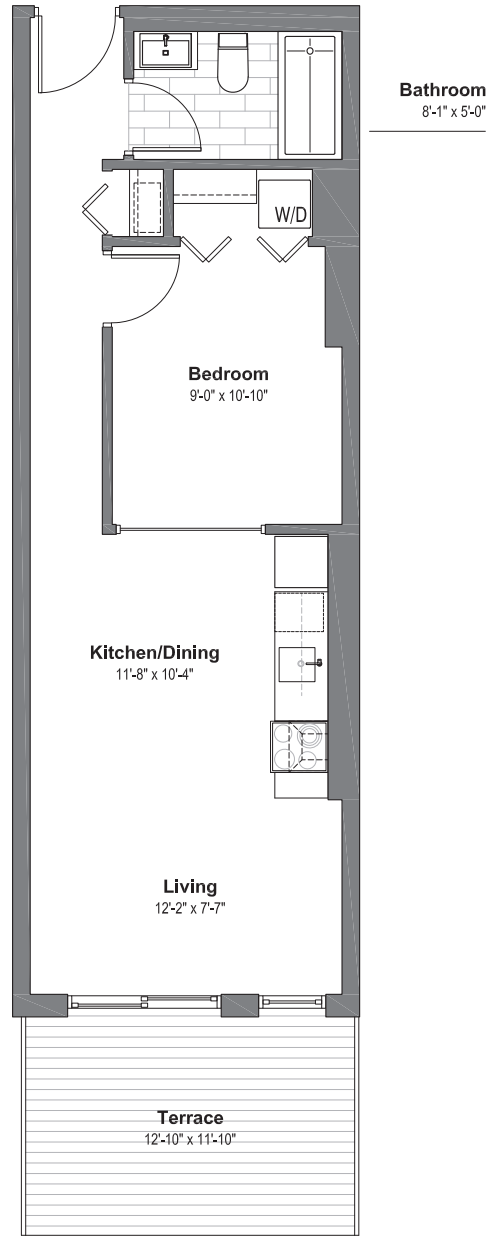

WELLINGTON WEST
LOFTS

Suite 213

1 Bedroom
1 Bathroom

508 sf Living Space
154 sf Terrace Space

wellingtonwestlofts.com | 613.233.4210

Dimensions, specifications, layouts (including tile patterns), window sizes, mullions and materials are approximate only, may vary and are subject to change. Floor area measured in accordance with Tarion bulletin #2. Actual living areas will vary from area stated. E.& O.E. Furniture shown for demonstrative purposes only & is not included in purchase price.