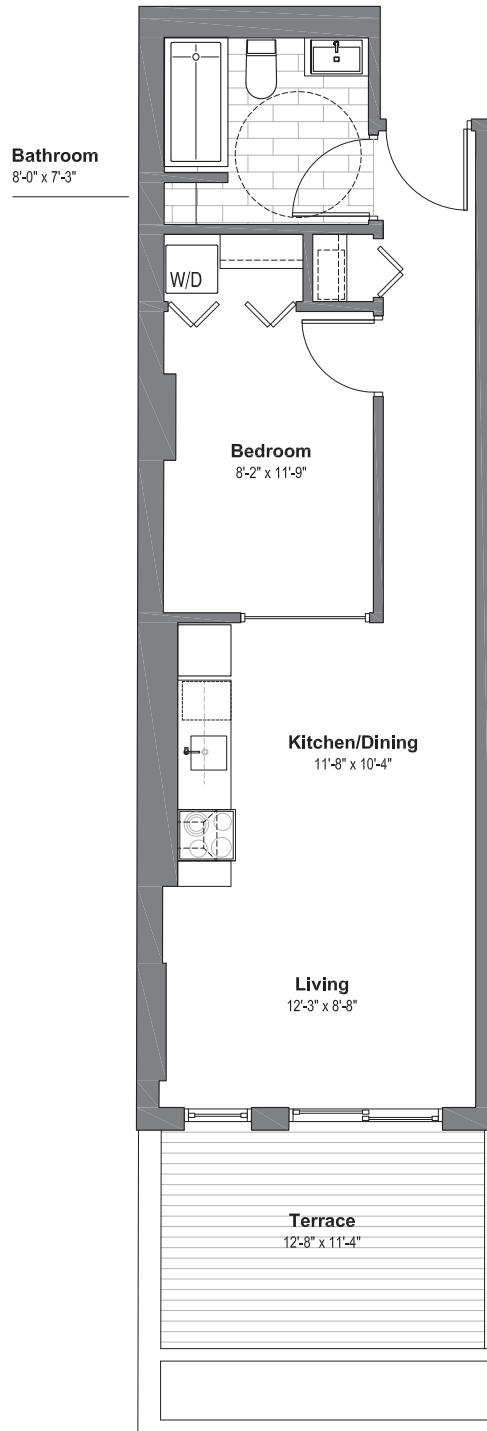

Suite 214

1 Bedroom
1 Bathroom

573 sf Living Space
161 sf Terrace Space

wellingtonwestlofts.com | 613.233.4210

Dimensions, specifications, layouts (including tile patterns), window sizes, mullions and materials are approximate only, may vary and are subject to change. Floor area measured in accordance with Taron bulletin #2. Actual living areas will vary from area stated. E.& O.E. Furniture shown for demonstrative purposes only & is not included in purchase price.