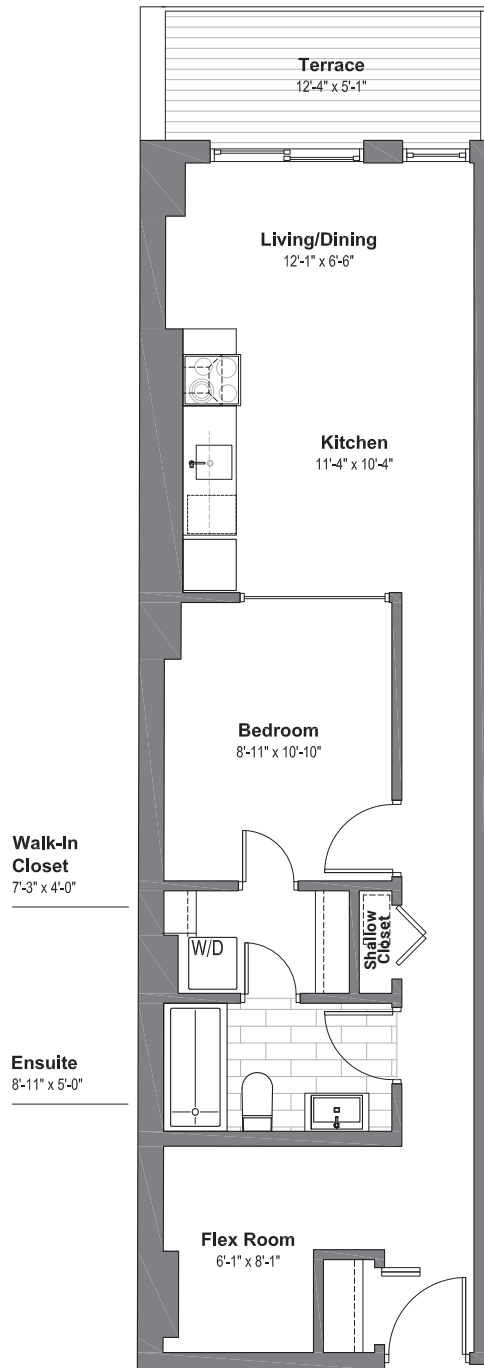

WELLINGTON WEST
LOFTS

Suite 301

1 Bedroom + Flex Room
1 Bathroom

641 sf Living Space

70 sf Terrace Space

wellingtonwestlofts.com | 613.233.4210

Dimensions, specifications, layouts (including tile patterns), window sizes, mullions and materials are approximate only, may vary and are subject to change. Floor area measured in accordance with Taron bulletin #2. Actual living areas will vary from area stated. E.& O.E. Furniture shown for demonstrative purposes only & is not included in purchase price.