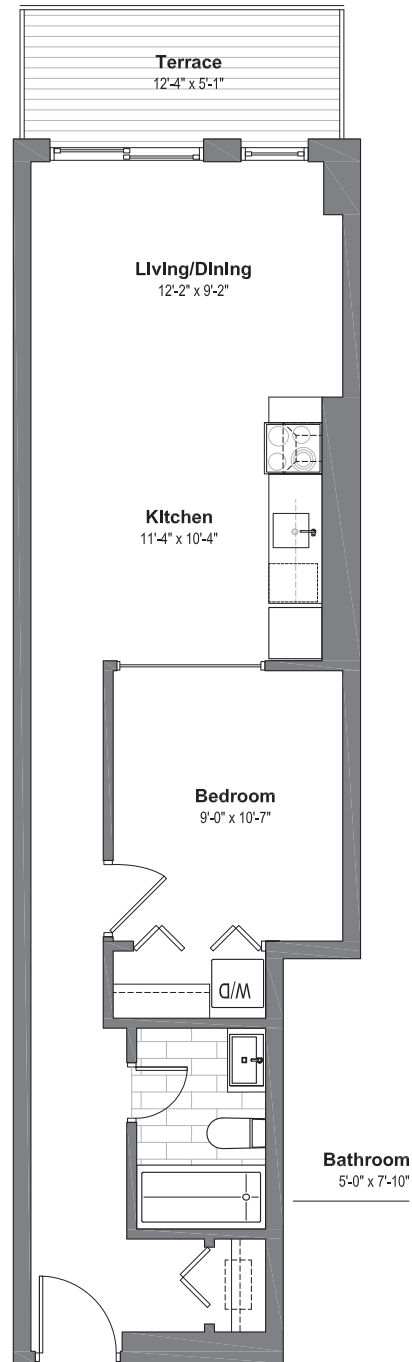

WELLINGTON WEST
LOFTS

Suite 302

1 Bedroom
1 Bathroom

580 sf Living Space
65 sf Terrace Space

wellingtonwestlofts.com | 613.233.4210

Dimensions, specifications, layouts (including tile patterns), window sizes, mullions and materials are approximate only, may vary and are subject to change. Floor area measured in accordance with Taron bulletin #2. Actual living areas will vary from area stated. E.& O.E. Furniture shown for demonstrative purposes only & is not included in purchase price.