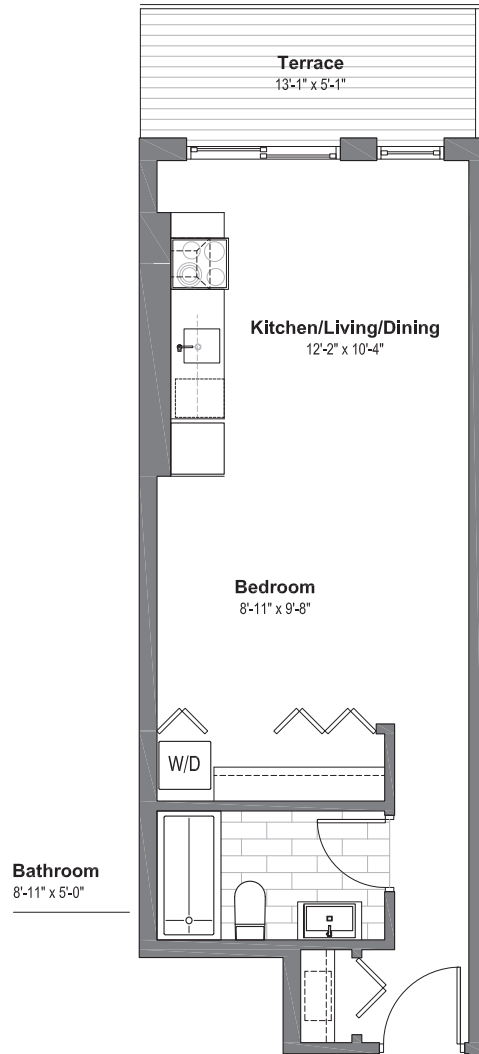

WELLINGTON WEST
LOFTS

Suite 303

Bachelor 1 Bathroom

445 sf Living Space

69 sf Terrace Space

wellingtonwestlofts.com | 613.233.4210

Dimensions, specifications, layouts (including tile patterns), window sizes, mullions and materials are approximate only, may vary and are subject to change. Floor area measured in accordance with Taron bulletin #2. Actual living areas will vary from area stated. E.& O.E. Furniture shown for demonstrative purposes only & is not included in purchase price.