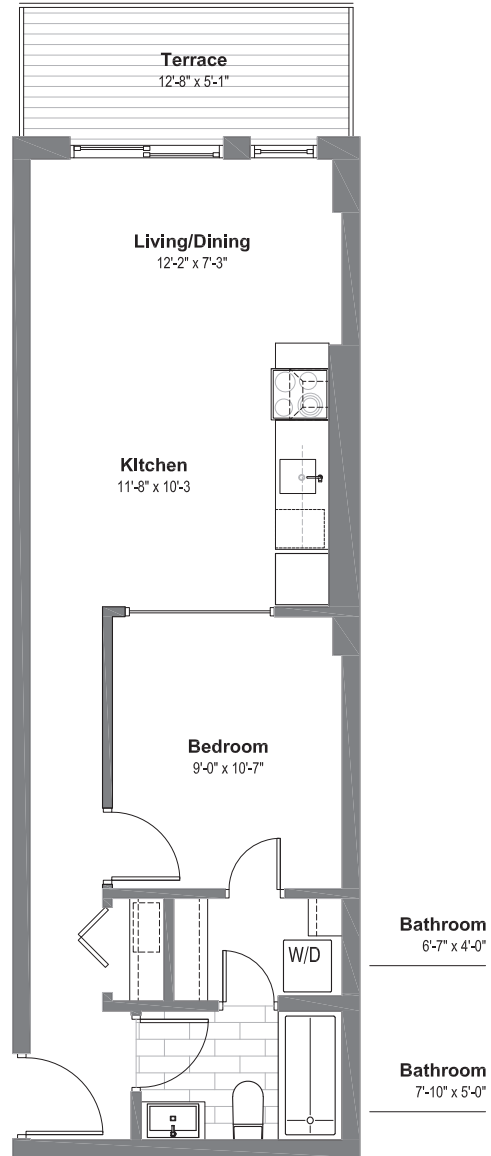

WELLINGTON WEST
LOFTS

Suite 304

1 Bedroom
1 Bathroom

518 sf Living Space
67 sf Terrace Space

wellingtonwestlofts.com | 613.233.4210

Dimensions, specifications, layouts (including tile patterns), window sizes, mullions and materials are approximate only, may vary and are subject to change. Floor area measured in accordance with Taron bulletin #2. Actual living areas will vary from area stated. E.& O.E. Furniture shown for demonstrative purposes only & is not included in purchase price.