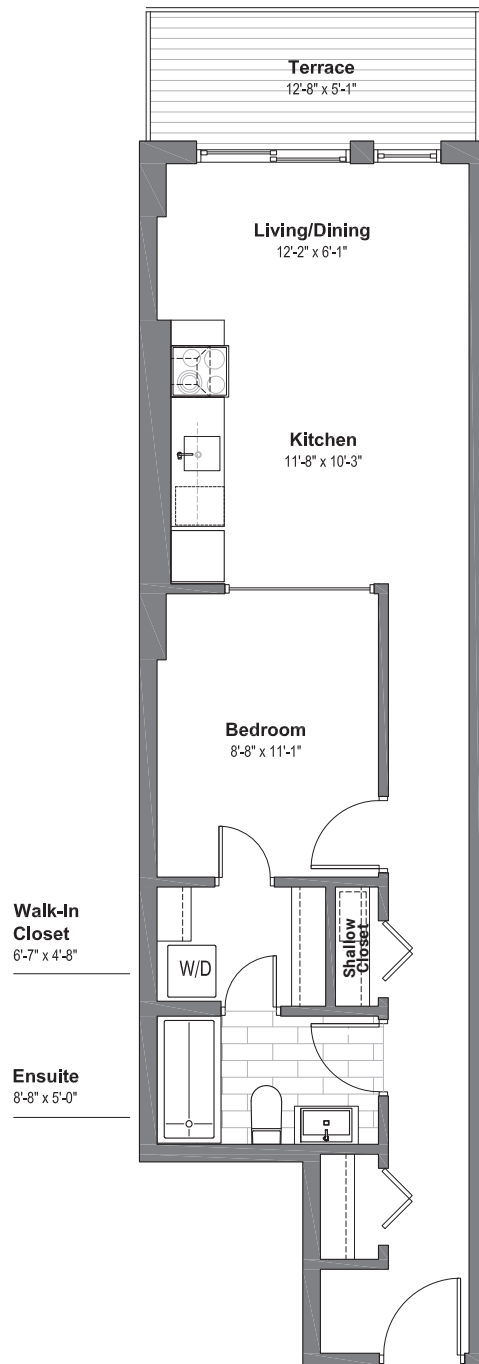

WELLINGTON WEST
LOFTS

Suite 305

1 Bedroom
1 Bathroom

564 sf Living Space
67 sf Terrace Space

wellingtonwestlofts.com | 613.233.4210

Dimensions, specifications, layouts (including tile patterns), window sizes, mullions and materials are approximate only, may vary and are subject to change. Floor area measured in accordance with Taron bulletin #2. Actual living areas will vary from area stated. E.& O.E. Furniture shown for demonstrative purposes only & is not included in purchase price.