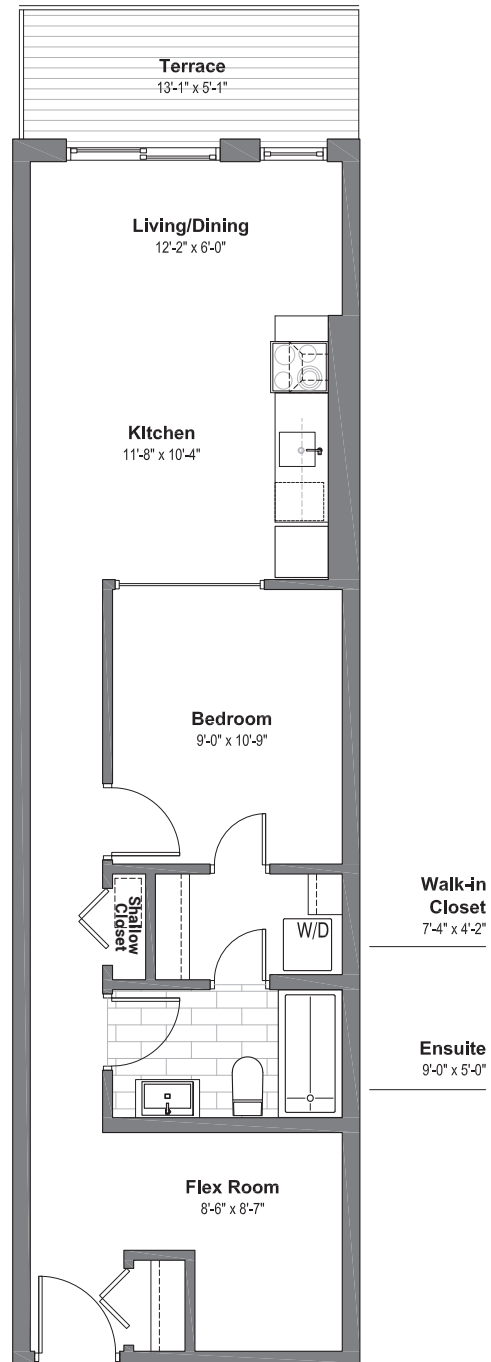

WELLINGTON WEST  
LOFTS

## Suite 306

**1 Bedroom + Flex Room**  
**1 Bathroom**

615 sf Living Space

69 sf Terrace Space

[wellingtonwestlofts.com](http://wellingtonwestlofts.com) | 613.233.4210

Dimensions, specifications, layouts (including tile patterns), window sizes, mullions and materials are approximate only, may vary and are subject to change. Floor area measured in accordance with Taron bulletin #2. Actual living areas will vary from area stated. E.& O.E. Furniture shown for demonstrative purposes only & is not included in purchase price.