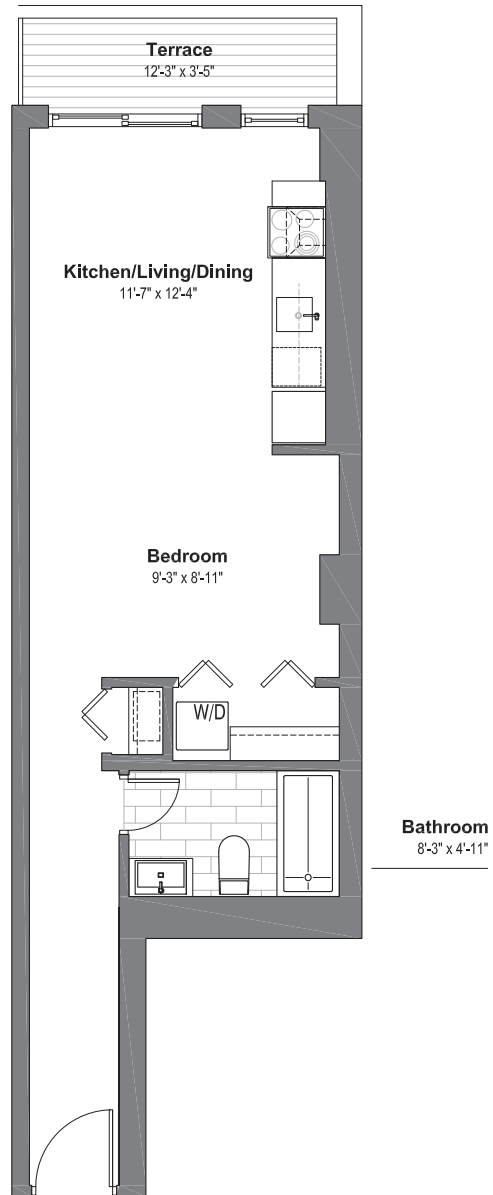

WELLINGTON WEST
LOFTS

Suite 308

Bachelor 1 Bathroom

483 sf Living Space

52 sf Terrace Space

wellingtonwestlofts.com | 613.233.4210

Dimensions, specifications, layouts (including tile patterns), window sizes, mullions and materials are approximate only, may vary and are subject to change. Floor area measured in accordance with Taron bulletin #2. Actual living areas will vary from area stated. E.& O.E. Furniture shown for demonstrative purposes only & is not included in purchase price.