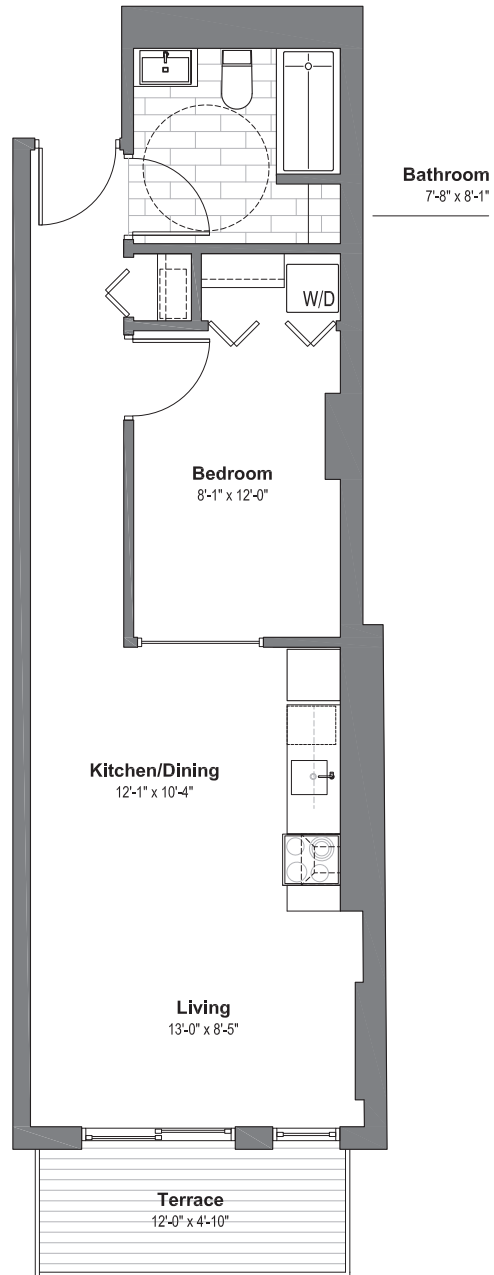

WELLINGTON WEST
LOFTS

Suite 309

1 Bedroom
1 Bathroom

593 sf Living Space
61 sf Terrace Space

wellingtonwestlofts.com | 613.233.4210

Dimensions, specifications, layouts (including tile patterns), window sizes, mullions and materials are approximate only, may vary and are subject to change. Floor area measured in accordance with Taron bulletin #2. Actual living areas will vary from area stated. E.& O.E. Furniture shown for demonstrative purposes only & is not included in purchase price.