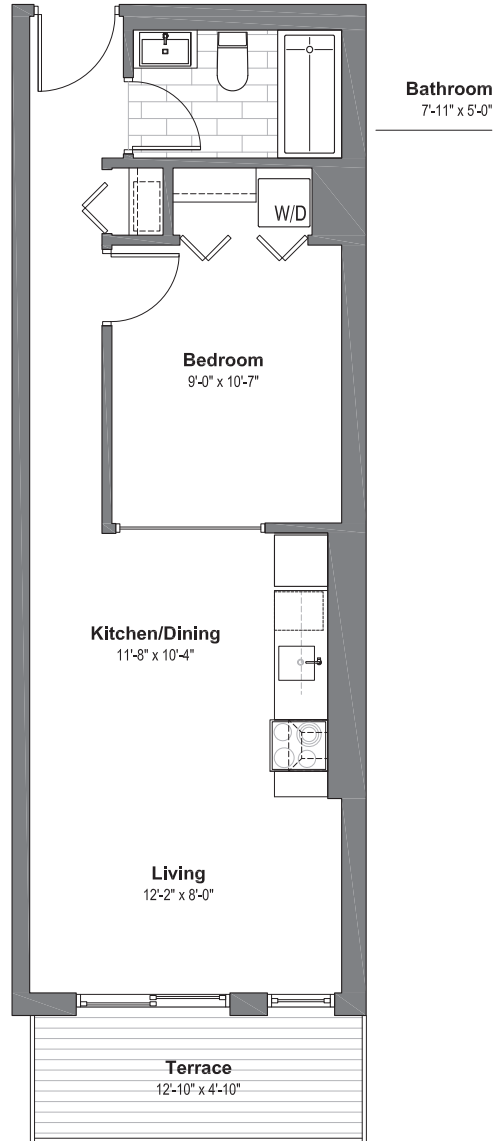

WELLINGTON WEST
LOFTS

Suite 311

1 Bedroom
1 Bathroom

508 sf Living Space
64 sf Terrace Space

wellingtonwestlofts.com | 613.233.4210

Dimensions, specifications, layouts (including tile patterns), window sizes, mullions and materials are approximate only, may vary and are subject to change. Floor area measured in accordance with Taron bulletin #2. Actual living areas will vary from area stated. E. & O.E. Furniture shown for demonstrative purposes only & is not included in purchase price.