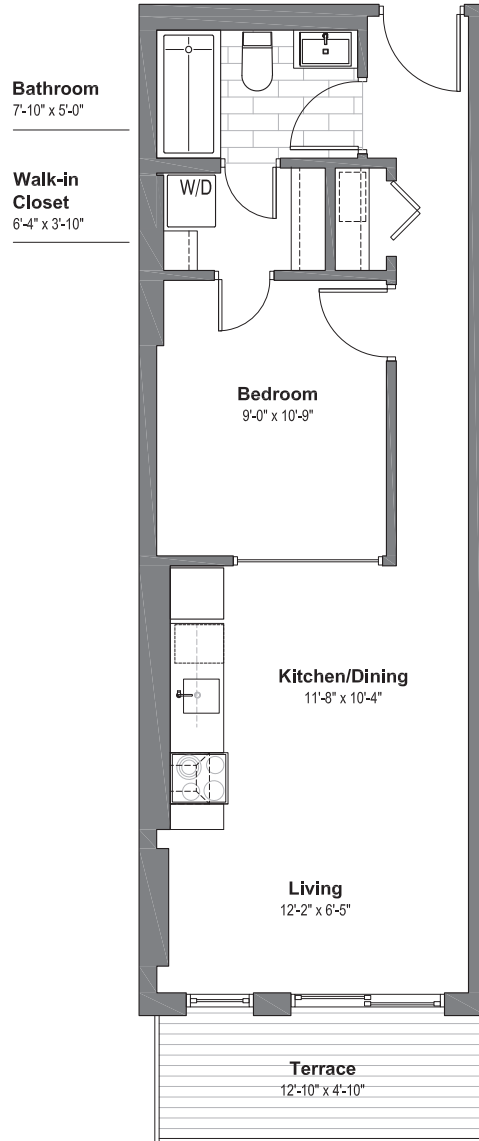

WELLINGTON WEST
LOFTS

Suite 312

1 Bedroom
1 Bathroom

508 sf Living Space
64 sf Terrace Space

wellingtonwestlofts.com | 613.233.4210

Dimensions, specifications, layouts (including tile patterns), window sizes, mullions and materials are approximate only, may vary and are subject to change. Floor area measured in accordance with Taron bulletin #2. Actual living areas will vary from area stated. E.& O.E. Furniture shown for demonstrative purposes only & is not included in purchase price.