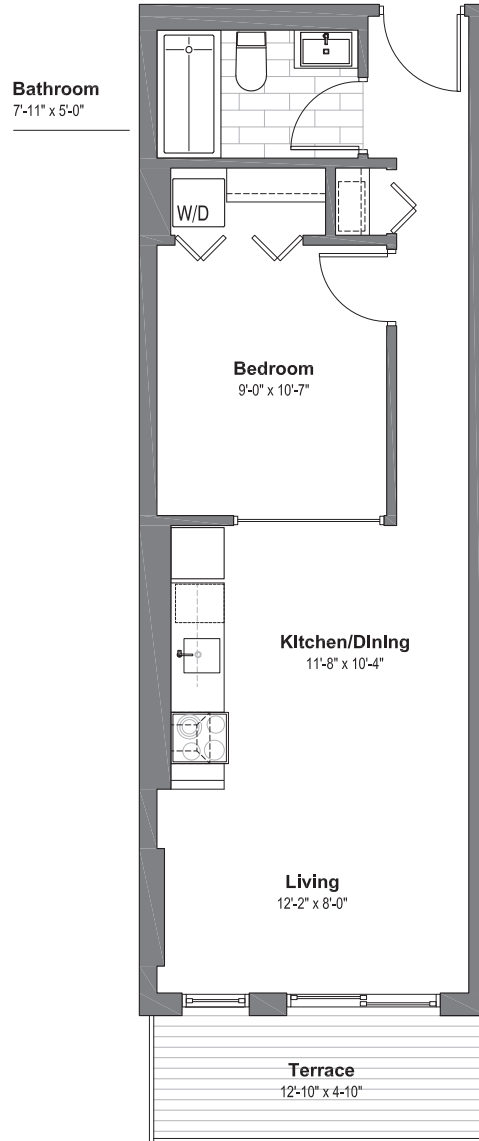

WELLINGTON WEST
LOFTS

Suite 314

1 Bedroom
1 Bathroom

508 sf Living Space

64 sf Terrace Space

wellingtonwestlofts.com | 613.233.4210

Dimensions, specifications, layouts (including tile patterns), window sizes, mullions and materials are approximate only, may vary and are subject to change. Floor area measured in accordance with Taron bulletin #2. Actual living areas will vary from area stated. E.& O.E. Furniture shown for demonstrative purposes only & is not included in purchase price.