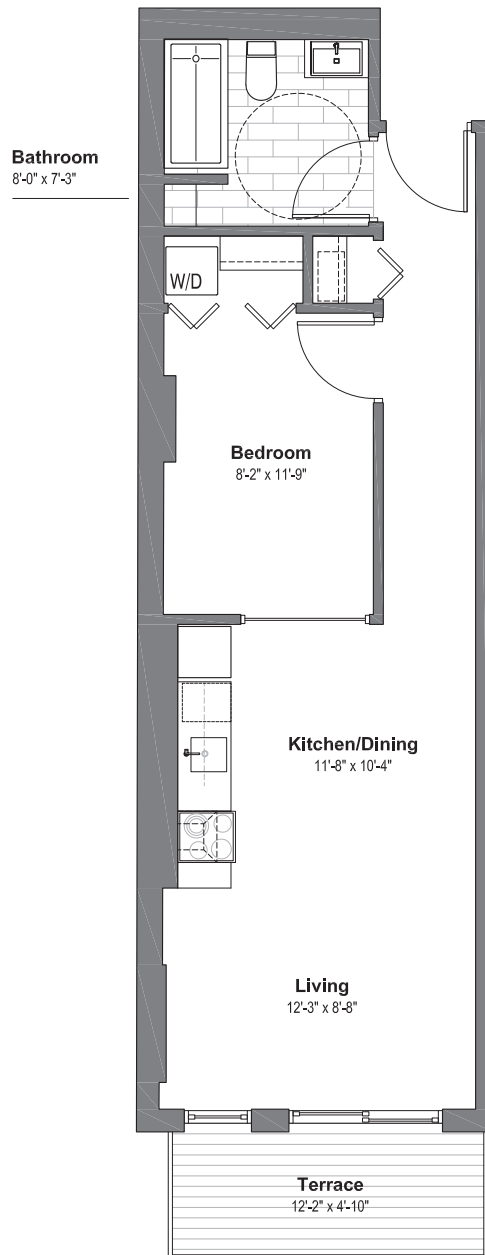

WELLINGTON WEST
LOFTS

Suite 316

1 Bedroom
1 Bathroom

573 sf Living Space
62 sf Terrace Space

wellingtonwestlofts.com | 613.233.4210

Dimensions, specifications, layouts (including tile patterns), window sizes, mullions and materials are approximate only, may vary and are subject to change. Floor area measured in accordance with Taron bulletin #2. Actual living areas will vary from area stated. E. & O.E. Furniture shown for demonstrative purposes only & is not included in purchase price.