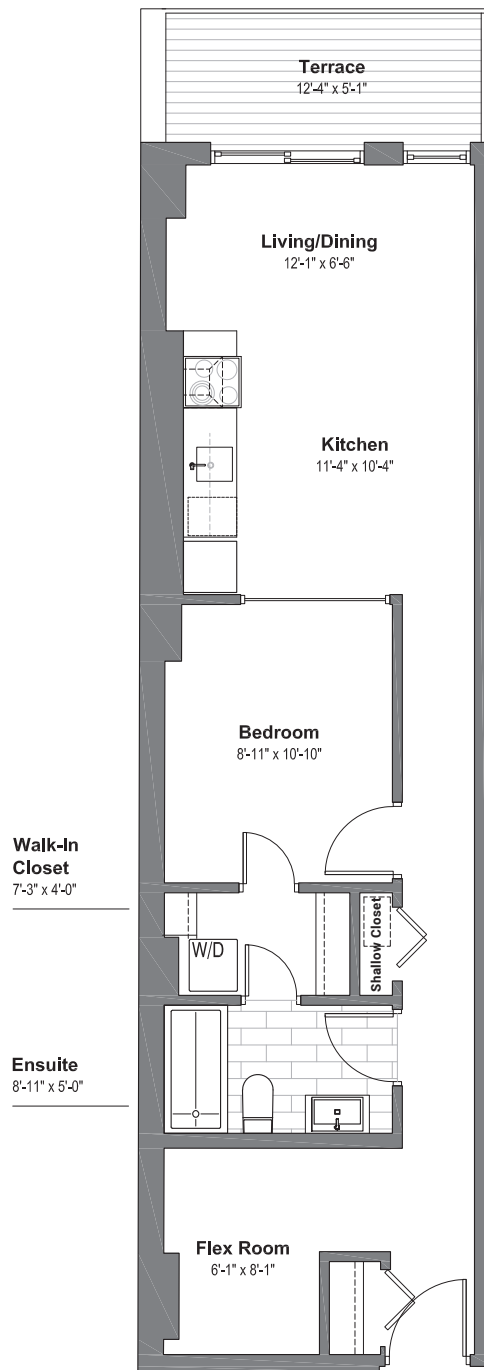

# Suite 401

**1 Bedroom + Flex Room**  
**1 Bathroom**

641 sf Living Space  
70 sf Terrace Space

[wellingtonwestlofts.com](http://wellingtonwestlofts.com) | 613.233.4210

Dimensions, specifications, layouts (including tile patterns), window sizes, mullions and materials are approximate only, may vary and are subject to change. Floor area measured in accordance with Taron bulletin #2. Actual living areas will vary from area stated. E.& O.E. Furniture shown for demonstrative purposes only & is not included in purchase price.