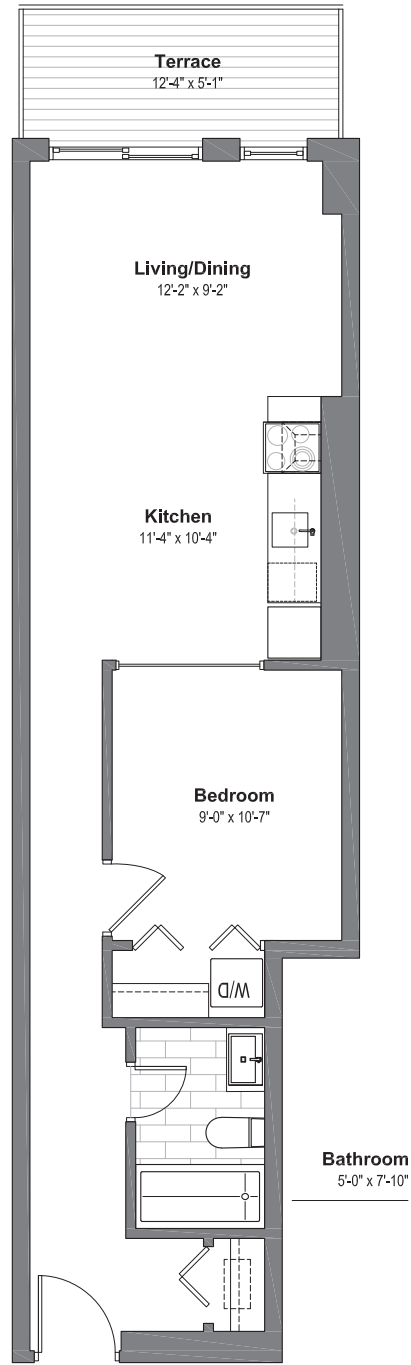

Suite 402

1 Bedroom
1 Bathroom

580 sf Living Space
65 sf Terrace Space

wellingtonwestlofts.com | 613.233.4210

Dimensions, specifications, layouts (including tile patterns), window sizes, mullions and materials are approximate only, may vary and are subject to change. Floor area measured in accordance with Taron bulletin #2. Actual living areas will vary from area stated. E.& O.E. Furniture shown for demonstrative purposes only & is not included in purchase price.