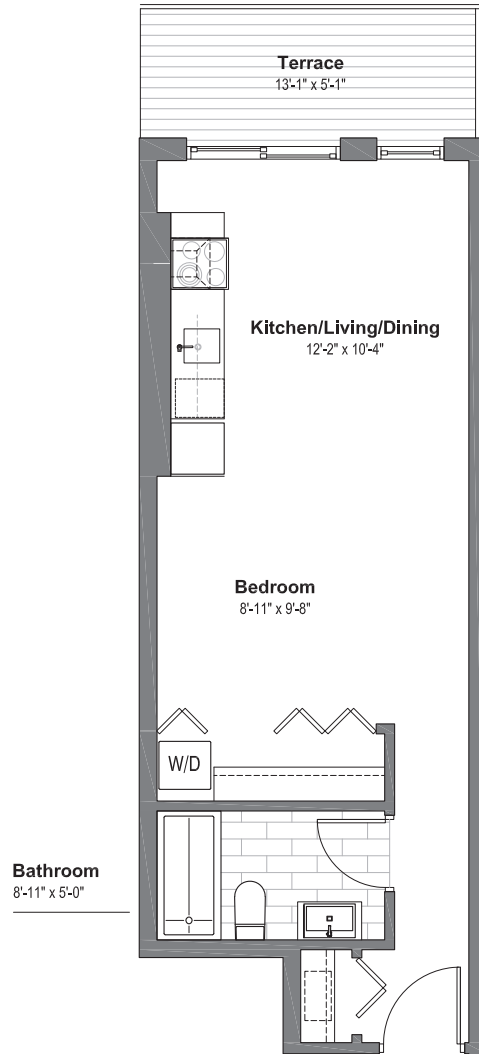

# Suite 403

## Bachelor 1 Bathroom

445 sf Living Space

69 sf Terrace Space

[wellingtonwestlofts.com](http://wellingtonwestlofts.com) | 613.233.4210

Dimensions, specifications, layouts (including tile patterns), window sizes, mullions and materials are approximate only, may vary and are subject to change. Floor area measured in accordance with Taron bulletin #2. Actual living areas will vary from area stated. E.& O.E. Furniture shown for demonstrative purposes only & is not included in purchase price.