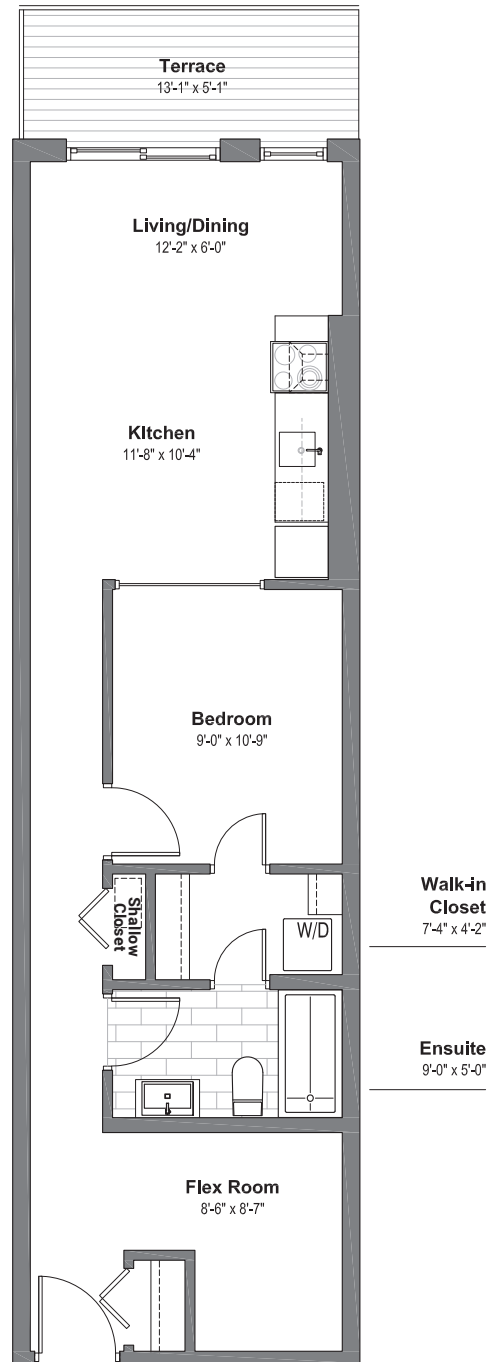

WELLINGTON WEST
LOFTS

Suite 406

1 Bedroom + Flex Room
1 Bathroom

615 sf Living Space

69 sf Terrace Space

wellingtonwestlofts.com | 613.233.4210

Dimensions, specifications, layouts (including tile patterns), window sizes, mullions and materials are approximate only, may vary and are subject to change. Floor area measured in accordance with Taron bulletin #2. Actual living areas will vary from area stated. E.& O.E. Furniture shown for demonstrative purposes only & is not included in purchase price.