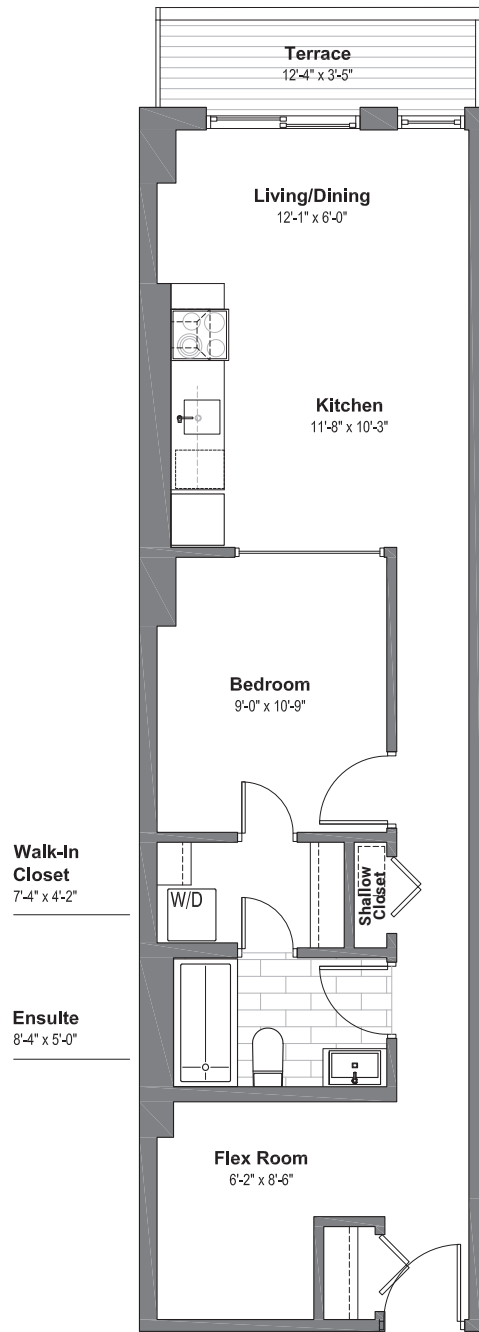

WELLINGTON WEST
LOFTS

Suite 407

1 Bedroom + Flex Room
1 Bathroom

616 sf Living Space
49 sf Terrace Space

wellingtonwestlofts.com | 613.233.4210

Dimensions, specifications, layouts (including tile patterns), window sizes, mullions and materials are approximate only, may vary and are subject to change. Floor area measured in accordance with Taron bulletin #2. Actual living areas will vary from area stated. E.& O.E. Furniture shown for demonstrative purposes only & is not included in purchase price.