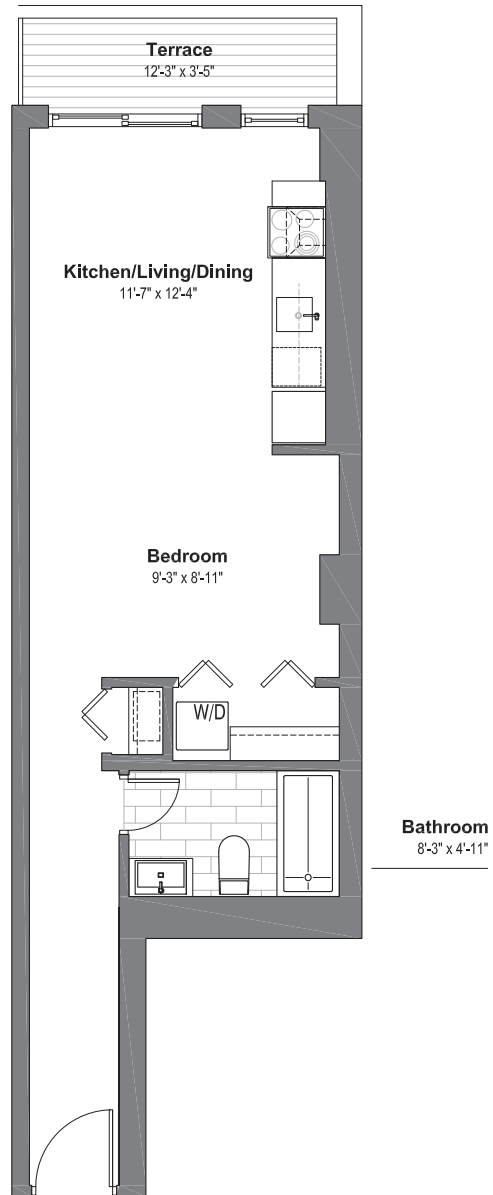

WELLINGTON WEST
LOFTS

Suite 408

Bachelor 1 Bathroom

483 sf Living Space

52 sf Terrace Space

wellingtonwestlofts.com | 613.233.4210

Dimensions, specifications, layouts (including tile patterns), window sizes, mullions and materials are approximate only, may vary and are subject to change. Floor area measured in accordance with Tarion bulletin #2. Actual living areas will vary from area stated. E.& O.E. Furniture shown for demonstrative purposes only & is not included in purchase price.