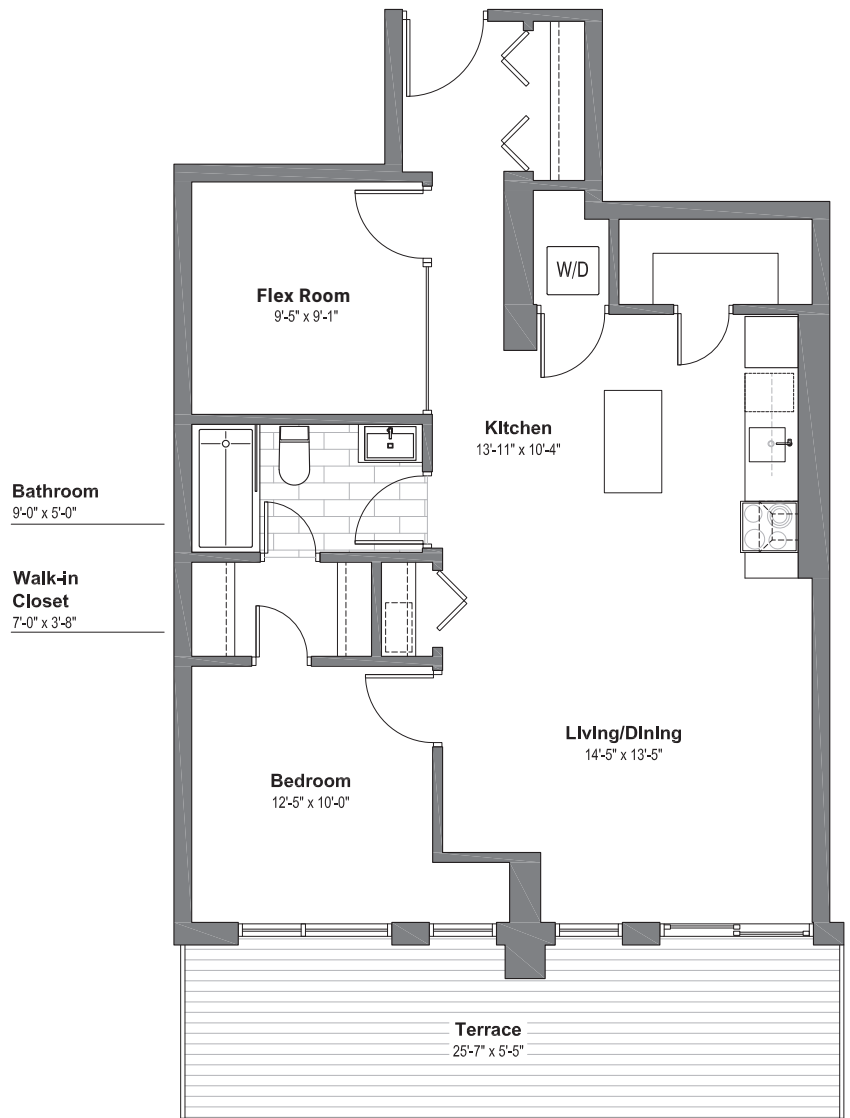

WELLINGTON WEST
LOFTS

Suite 410

1 Bedroom + Flex Room
1 Bathroom

788 sf Living Space

178 sf Terrace Space

wellingtonwestlofts.com | 613.233.4210

Dimensions, specifications, layouts (including tile patterns), window sizes, mullions and materials are approximate only, may vary and are subject to change. Floor area measured in accordance with Taron bulletin #2. Actual living areas will vary from area stated. E.& O.E. Furniture shown for demonstrative purposes only & is not included in purchase price.