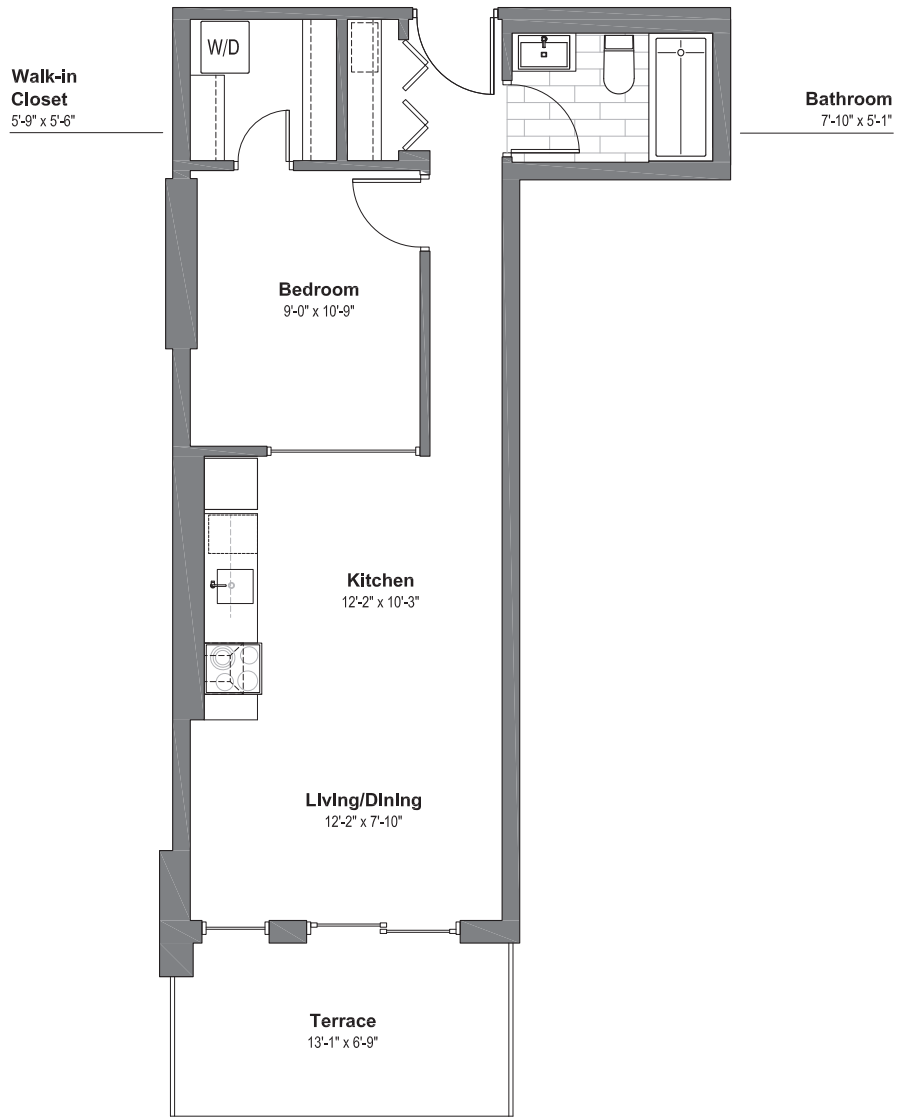

WELLINGTON WEST
LOFTS

Suite 411

1 Bedroom
1 Bathroom

523 sf Living Space
87 sf Terrace Space

wellingtonwestlofts.com | 613.233.4210

Dimensions, specifications, layouts (including tile patterns), window sizes, mullions and materials are approximate only, may vary and are subject to change. Floor area measured in accordance with Taron bulletin #2. Actual living areas will vary from area stated. E.& O.E. Furniture shown for demonstrative purposes only & is not included in purchase price.