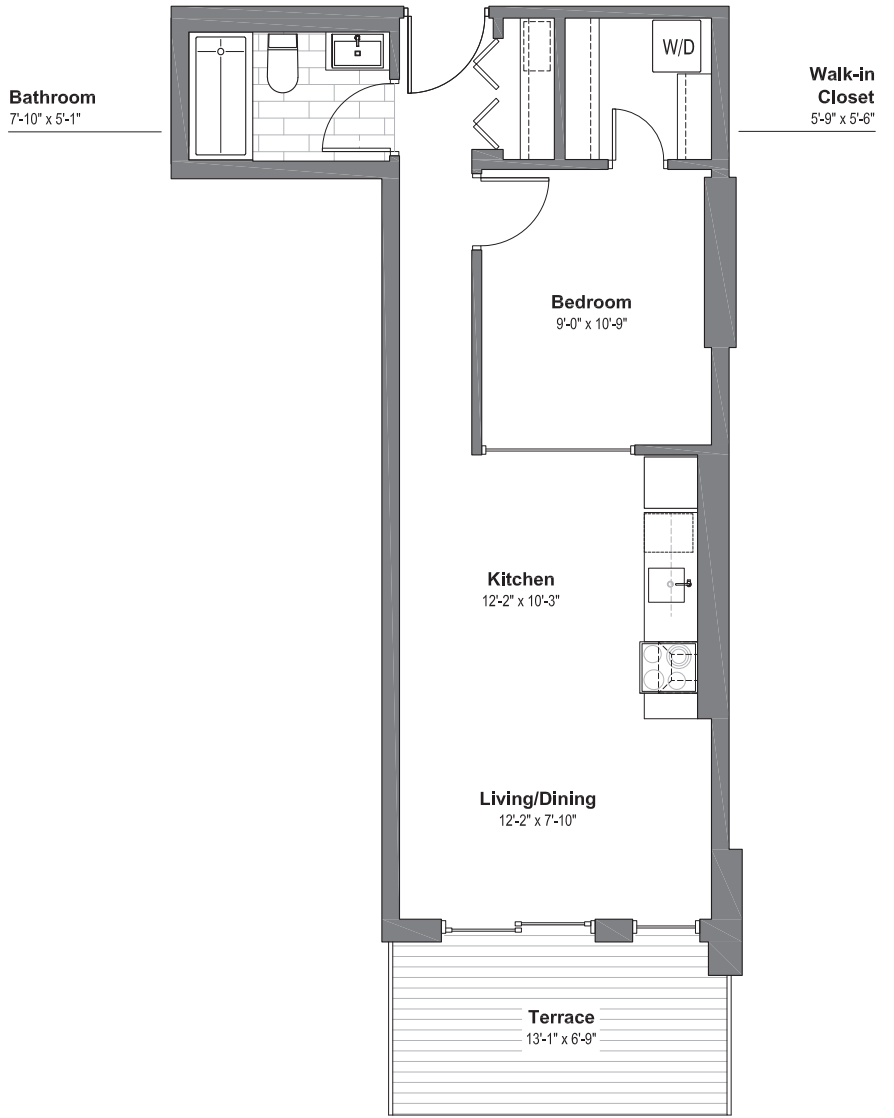

Suite 412

1 Bedroom
1 Bathroom

523 sf Living Space

92 sf Terrace Space

wellingtonwestlofts.com | 613.233.4210

Dimensions, specifications, layouts (including tile patterns), window sizes, mullions and materials are approximate only, may vary and are subject to change. Floor area measured in accordance with Taron bulletin #2. Actual living areas will vary from area stated. E.& O.E. Furniture shown for demonstrative purposes only & is not included in purchase price.