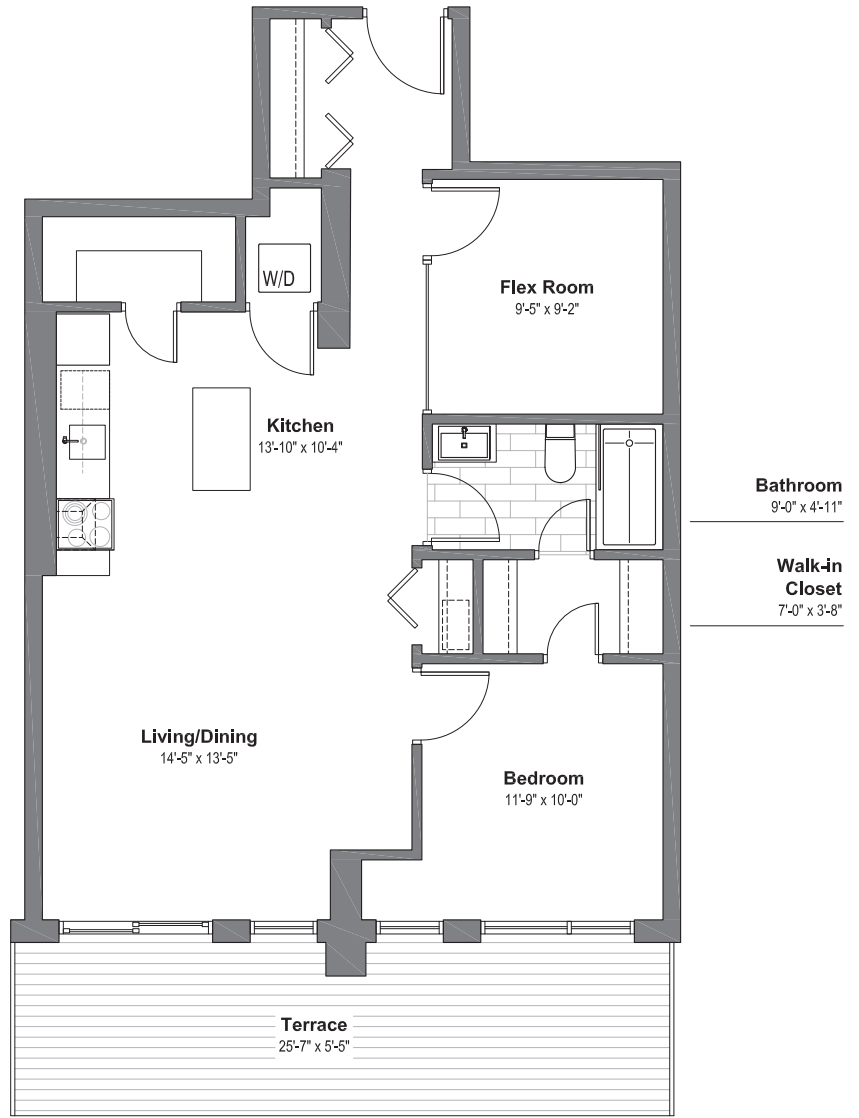

WELLINGTON WEST
LOFTS

Suite 413

1 Bedroom + Flex Room
1 Bathroom

789 sf Living Space

178 sf Terrace Space

wellingtonwestlofts.com | 613.233.4210

Dimensions, specifications, layouts (including tile patterns), window sizes, mullions and materials are approximate only, may vary and are subject to change. Floor area measured in accordance with Taron bulletin #2. Actual living areas will vary from area stated. E.& O.E. Furniture shown for demonstrative purposes only & is not included in purchase price.