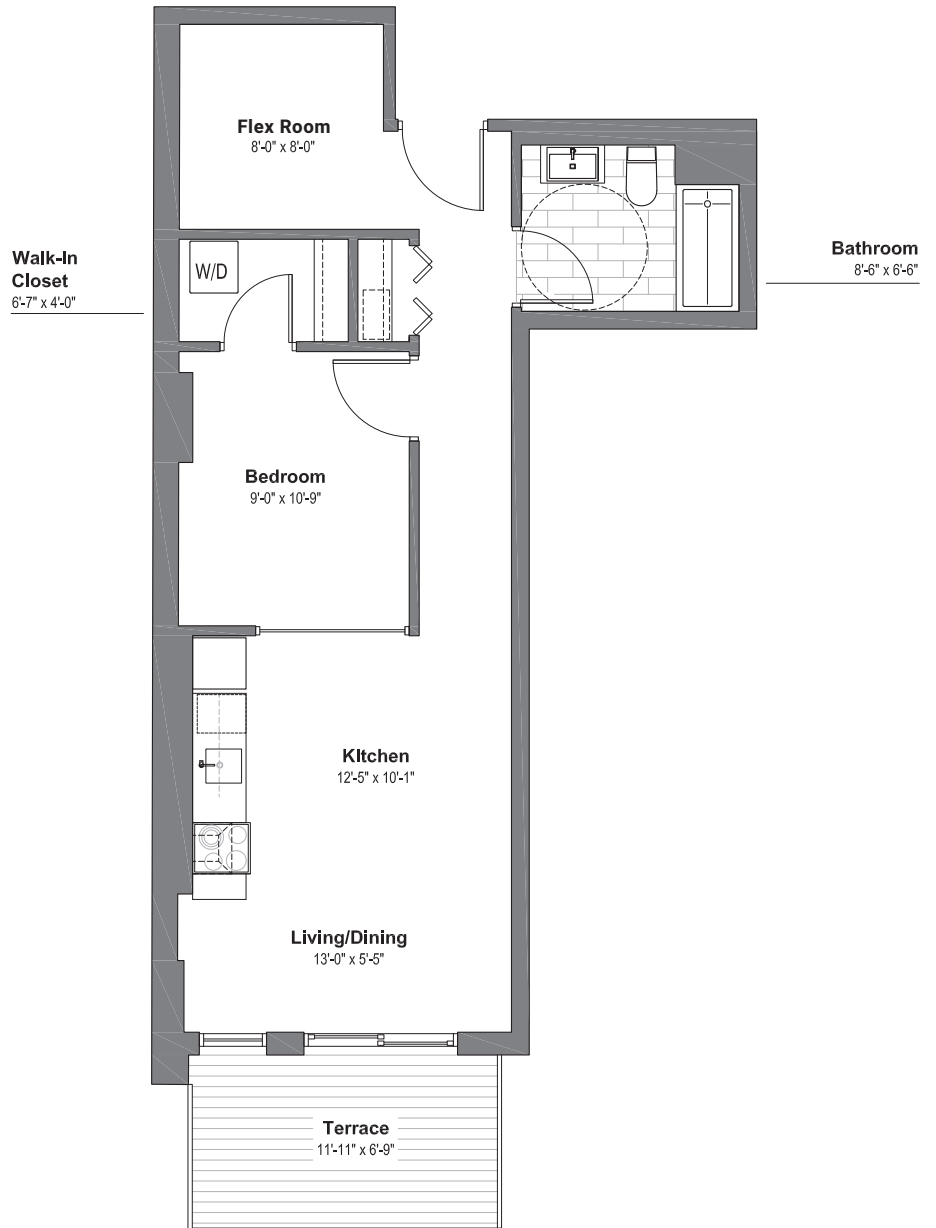

WELLINGTON WEST
LOFTS

Suite 414

1 Bedroom + Flex Room
1 Bathroom

633 sf Living Space

86 sf Terrace Space

wellingtonwestlofts.com | 613.233.4210

Dimensions, specifications, layouts (including tile patterns), window sizes, mullions and materials are approximate only, may vary and are subject to change. Floor area measured in accordance with Taron bulletin #2. Actual living areas will vary from area stated. E.& O.E. Furniture shown for demonstrative purposes only & is not included in purchase price.