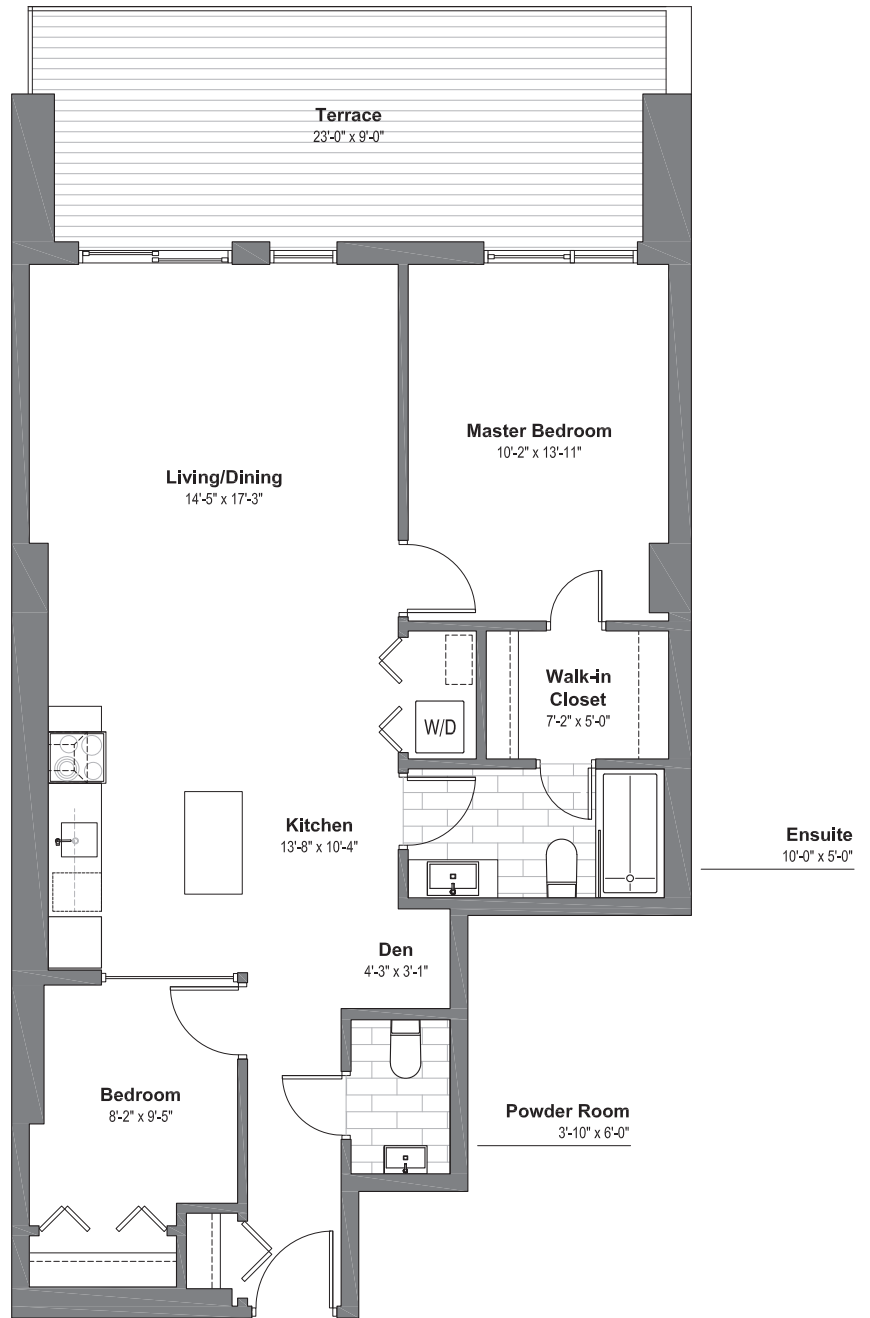

WELLINGTON WEST  
LOFTS

## Suite 504

**2 Bedroom**  
**1 Bathroom**

947 sf Living Space  
237 sf Terrace Space

[wellingtonwestlofts.com](http://wellingtonwestlofts.com) | 613.233.4210

Dimensions, specifications, layouts (including tile patterns), window sizes, mullions and materials are approximate only, may vary and are subject to change. Floor area measured in accordance with Taron bulletin #2. Actual living areas will vary from area stated. E.& O.E. Furniture shown for demonstrative purposes only & is not included in purchase price.