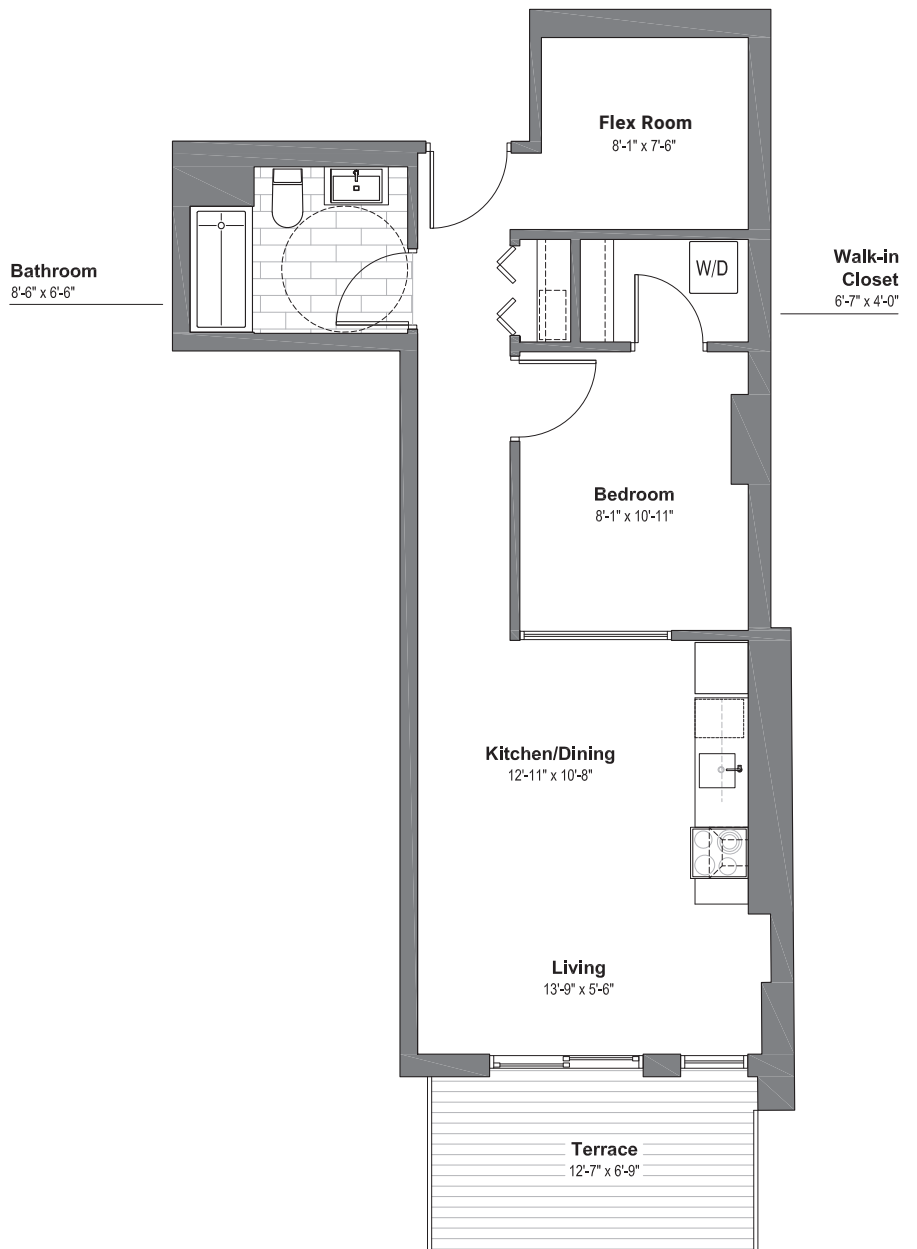

WELLINGTON WEST  
LOFTS

## Suite 505

**1 Bedroom + Flex Room**  
**1 Bathroom**

650 sf Living Space

91 sf Terrace Space

[wellingtonwestlofts.com](http://wellingtonwestlofts.com) | 613.233.4210

Dimensions, specifications, layouts (including tile patterns), window sizes, mullions and materials are approximate only, may vary and are subject to change. Floor area measured in accordance with Taron bulletin #2. Actual living areas will vary from area stated. E.& O.E. Furniture shown for demonstrative purposes only & is not included in purchase price.