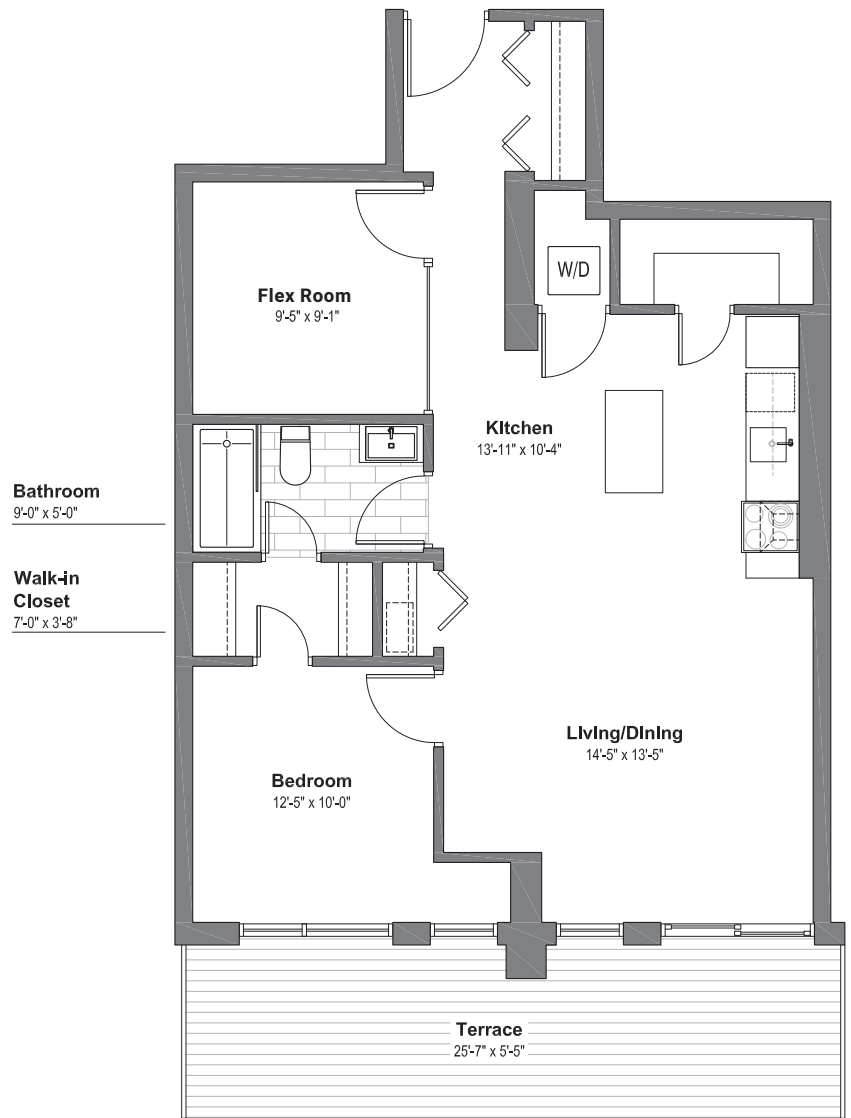

WELLINGTON WEST
LOFTS

Suite 506

1 Bedroom + Flex Room
1 Bathroom

788 sf Living Space

178 sf Terrace Space

wellingtonwestlofts.com | 613.233.4210

Dimensions, specifications, layouts (including tile patterns), window sizes, mullions and materials are approximate only, may vary and are subject to change. Floor area measured in accordance with Taron bulletin #2. Actual living areas will vary from area stated. E.& O.E. Furniture shown for demonstrative purposes only & is not included in purchase price.