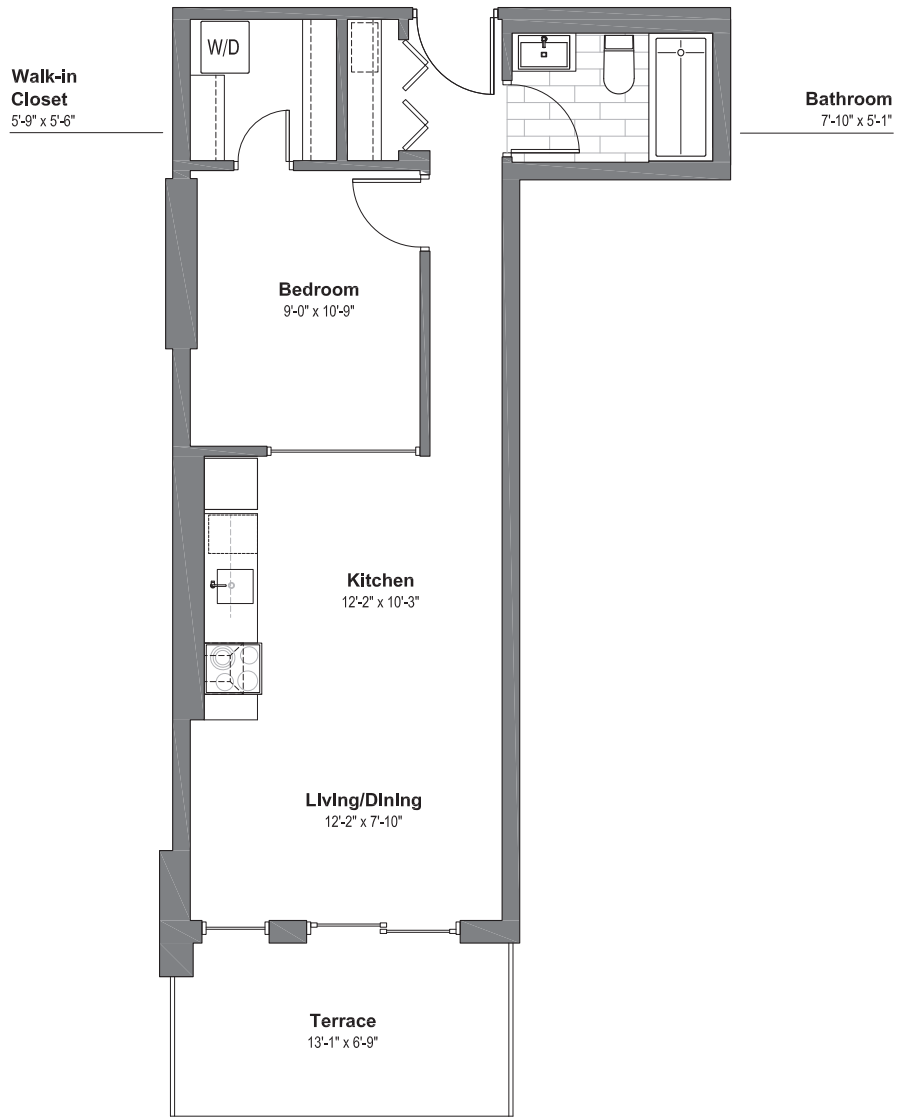

WELLINGTON WEST  
LOFTS

## Suite 507

**1 Bedroom**  
**1 Bathroom**

523 sf Living Space  
87 sf Terrace Space

[wellingtonwestlofts.com](http://wellingtonwestlofts.com) | 613.233.4210

Dimensions, specifications, layouts (including tile patterns), window sizes, mullions and materials are approximate only, may vary and are subject to change. Floor area measured in accordance with Tarion bulletin #2. Actual living areas will vary from area stated. E.& O.E. Furniture shown for demonstrative purposes only & is not included in purchase price.