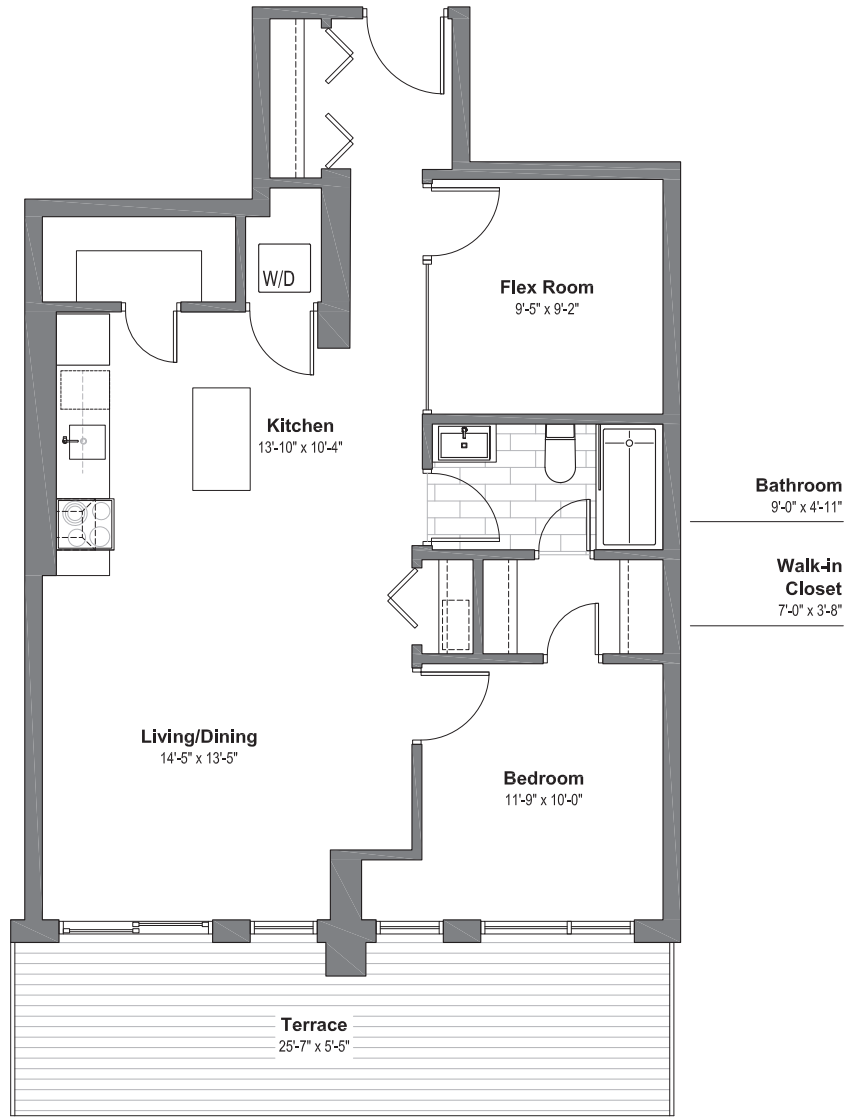

WELLINGTON WEST
LOFTS

Suite 509

1 Bedroom + Flex Room
1 Bathroom

789 sf Living Space

178 sf Terrace Space

wellingtonwestlofts.com | 613.233.4210

Dimensions, specifications, layouts (including tile patterns), window sizes, mullions and materials are approximate only, may vary and are subject to change. Floor area measured in accordance with Tarion bulletin #2. Actual living areas will vary from area stated. E.& O.E. Furniture shown for demonstrative purposes only & is not included in purchase price.