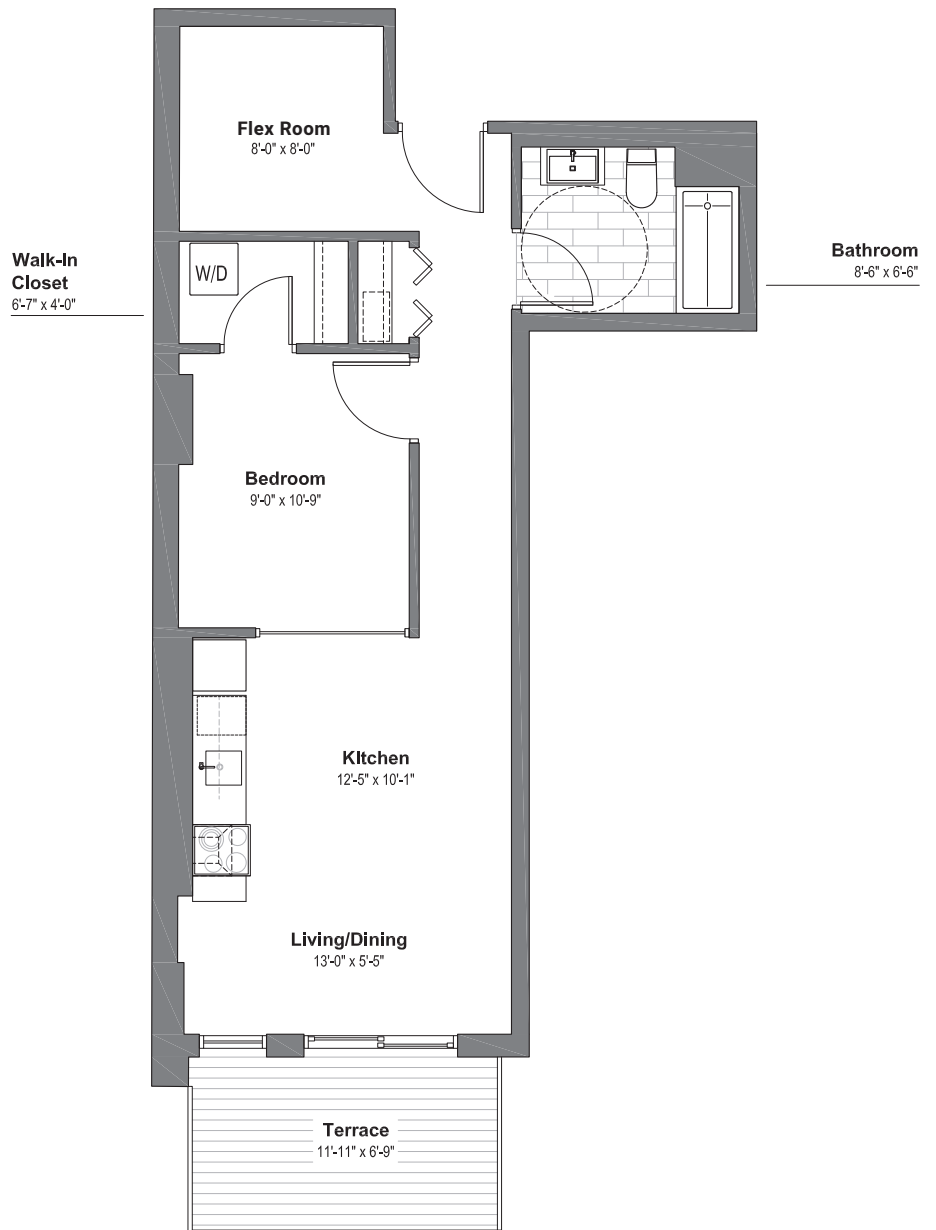

WELLINGTON WEST  
LOFTS

## Suite 510

**1 Bedroom + Flex Room**  
**1 Bathroom**

633 sf Living Space

86 sf Terrace Space

[wellingtonwestlofts.com](http://wellingtonwestlofts.com) | 613.233.4210

Dimensions, specifications, layouts (including tile patterns), window sizes, mullions and materials are approximate only, may vary and are subject to change. Floor area measured in accordance with Taron bulletin #2. Actual living areas will vary from area stated. E.& O.E. Furniture shown for demonstrative purposes only & is not included in purchase price.