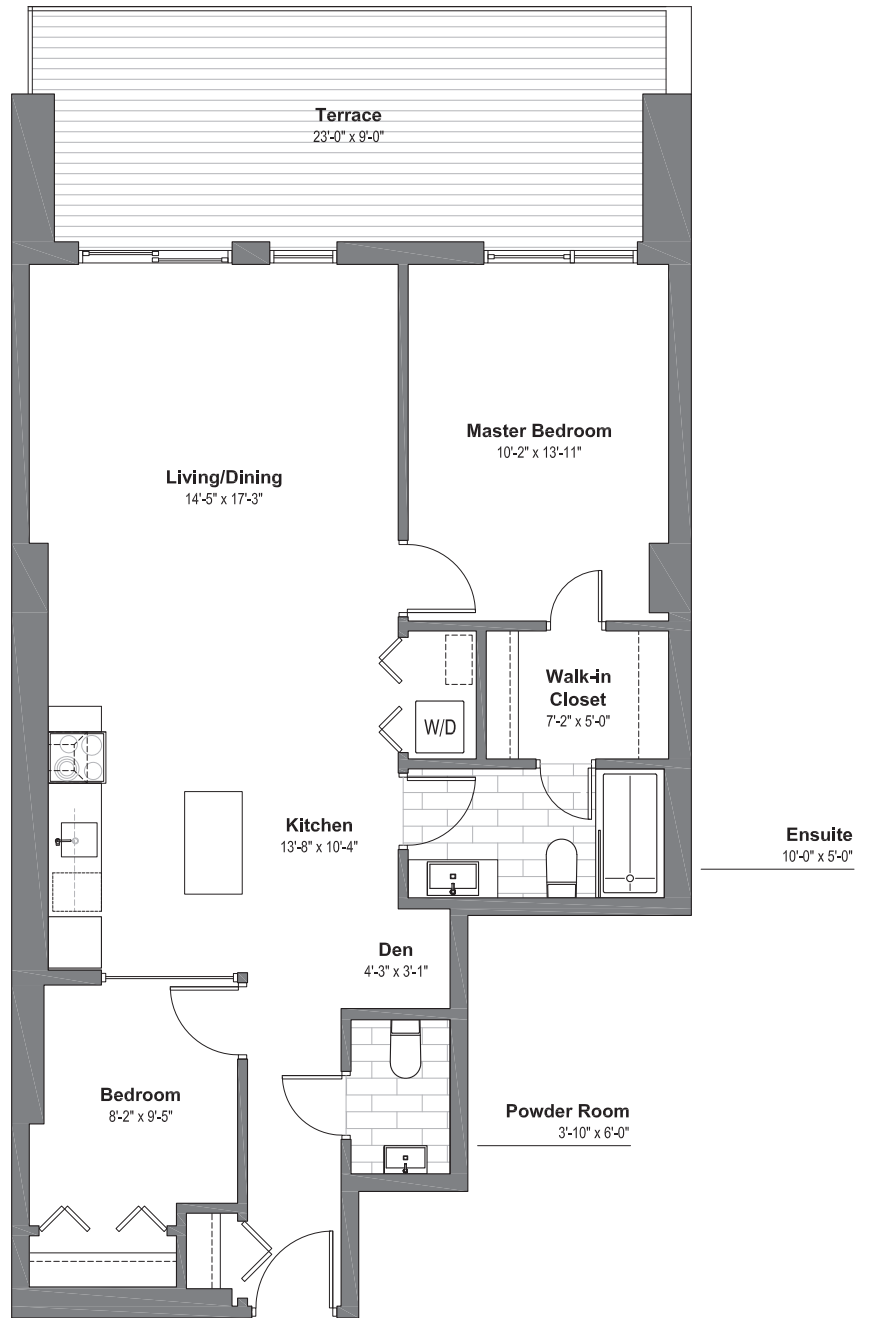

WELLINGTON WEST
LOFTS

Suite 604

2 Bedroom
1 Bathroom

947 sf Living Space
237 sf Terrace Space

wellingtonwestlofts.com | 613.233.4210

Dimensions, specifications, layouts (including tile patterns), window sizes, mullions and materials are approximate only, may vary and are subject to change. Floor area measured in accordance with Taron bulletin #2. Actual living areas will vary from area stated. E. & O.E. Furniture shown for demonstrative purposes only & is not included in purchase price.