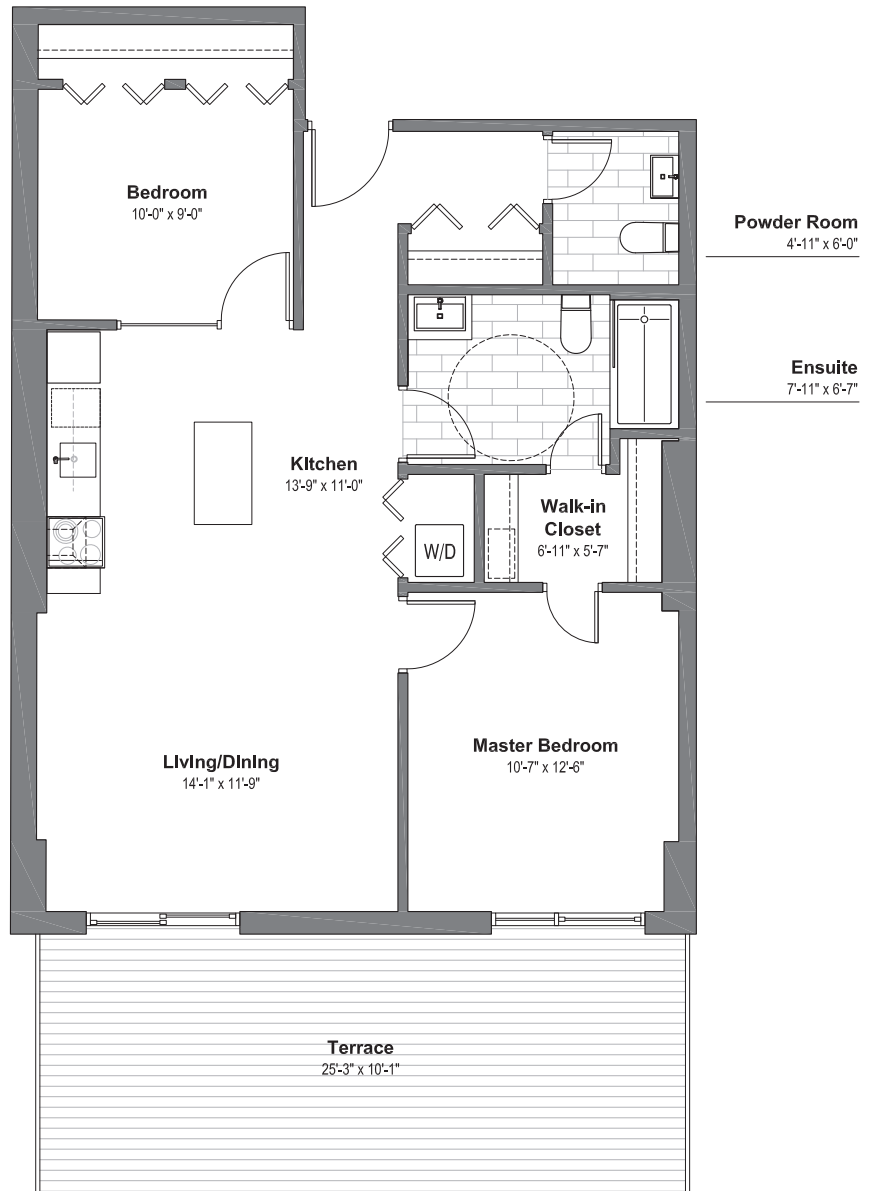

WELLINGTON WEST
LOFTS

Suite 608

2 Bedroom
1.5 Bathroom

887 sf Living Space
293 sf Terrace Space

wellingtonwestlofts.com | 613.233.4210

Dimensions, specifications, layouts (including tile patterns), window sizes, mullions and materials are approximate only, may vary and are subject to change. Floor area measured in accordance with Taron bulletin #2. Actual living areas will vary from area stated. E. & O.E. Furniture shown for demonstrative purposes only & is not included in purchase price.