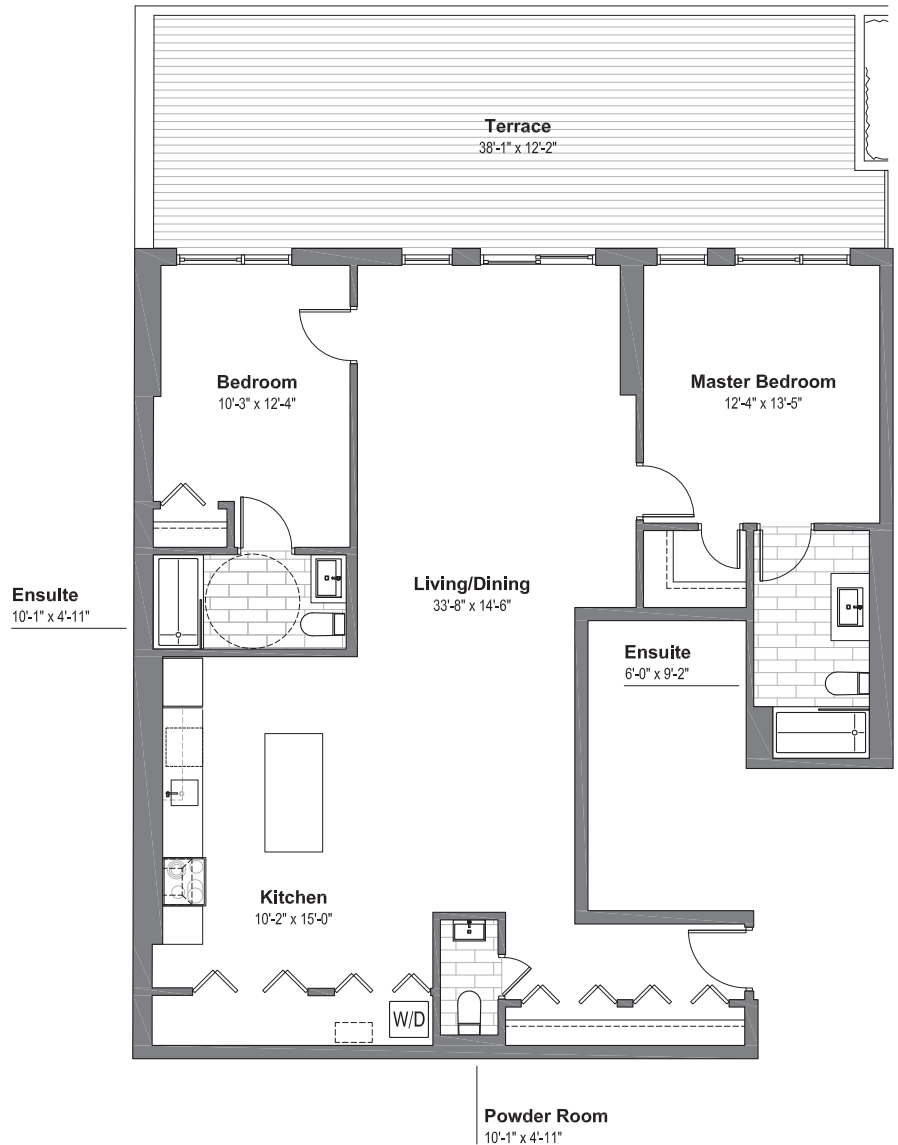

WELLINGTON WEST
LOFTS

Suite 701

2 Bedroom
2.5 Bathroom

1430 sf Living Space
494 sf Terrace Space

wellingtonwestlofts.com | 613.233.4210

Dimensions, specifications, layouts (including tile patterns), window sizes, mullions and materials are approximate only, may vary and are subject to change. Floor area measured in accordance with Tarion bulletin #2. Actual living areas will vary from area stated. E. & O.E. Furniture shown for demonstrative purposes only & is not included in purchase price.