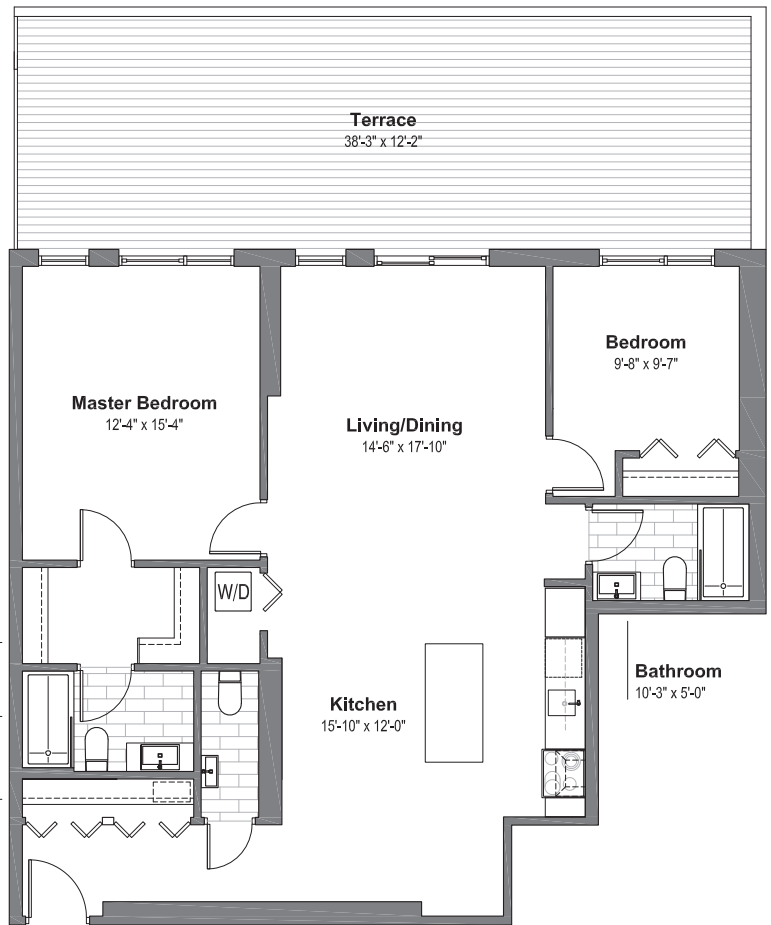

WELLINGTON WEST
LOFTS

Suite 703

2 Bedroom
2.5 Bathroom

1220 sf Living Space
494 sf Terrace Space

wellingtonwestlofts.com | 613.233.4210

Dimensions, specifications, layouts (including tile patterns), window sizes, mullions and materials are approximate only, may vary and are subject to change. Floor area measured in accordance with Tarion bulletin #2. Actual living areas will vary from area stated. E.& O.E. Furniture shown for demonstrative purposes only & is not included in purchase price.