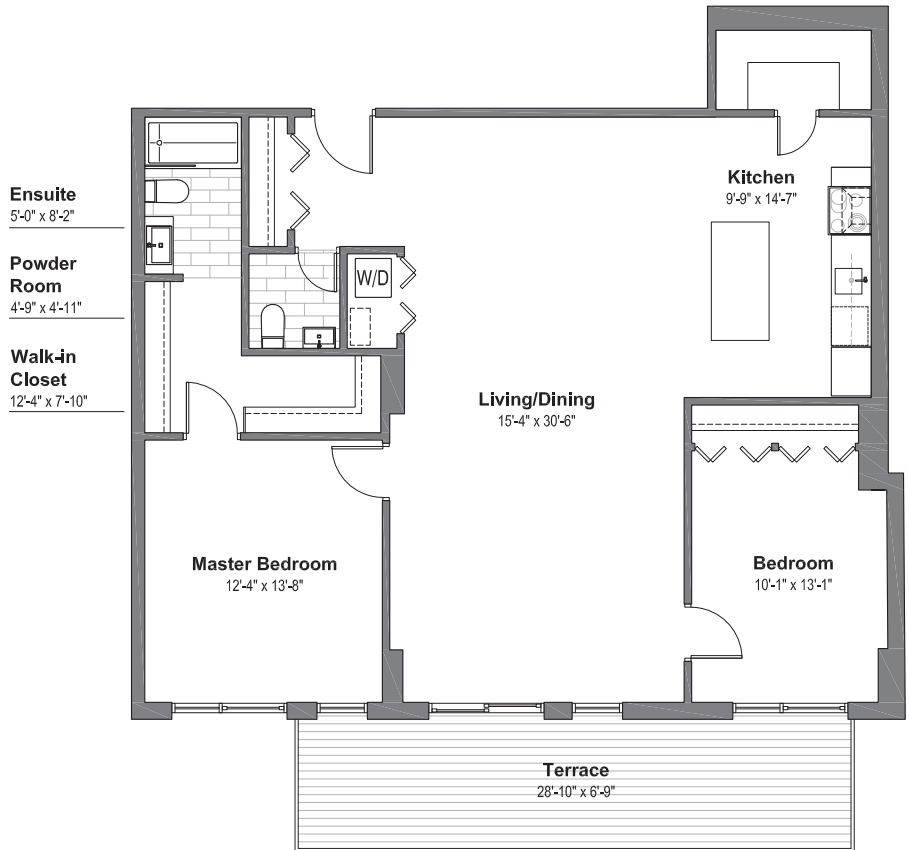

WELLINGTON WEST
LOFTS

Suite 704

2 Bedroom
1.5 Bathroom

1292 sf Living Space
201 sf Terrace Space

wellingtonwestlofts.com | 613.233.4210

Dimensions, specifications, layouts (including tile patterns), window sizes, mullions and materials are approximate only, may vary and are subject to change. Floor area measured in accordance with Taron bulletin #2. Actual living areas will vary from area stated. E.& O.E. Furniture shown for demonstrative purposes only & is not included in purchase price.