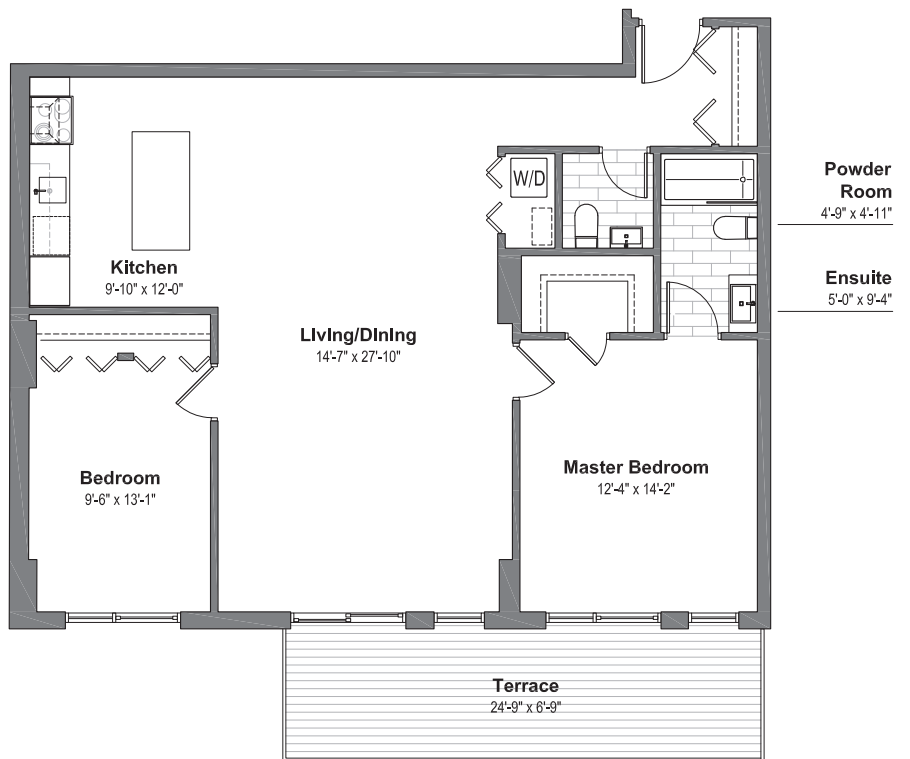

WELLINGTON WEST
LOFTS

Suite 706

2 Bedroom
1.5 Bathroom

1162 sf Living Space
172 sf Terrace Space

wellingtonwestlofts.com | 613.233.4210

Dimensions, specifications, layouts (including tile patterns), window sizes, mullions and materials are approximate only, may vary and are subject to change. Floor area measured in accordance with Tarion bulletin #2. Actual living areas will vary from area stated. E.& O.E. Furniture shown for demonstrative purposes only & is not included in purchase price.