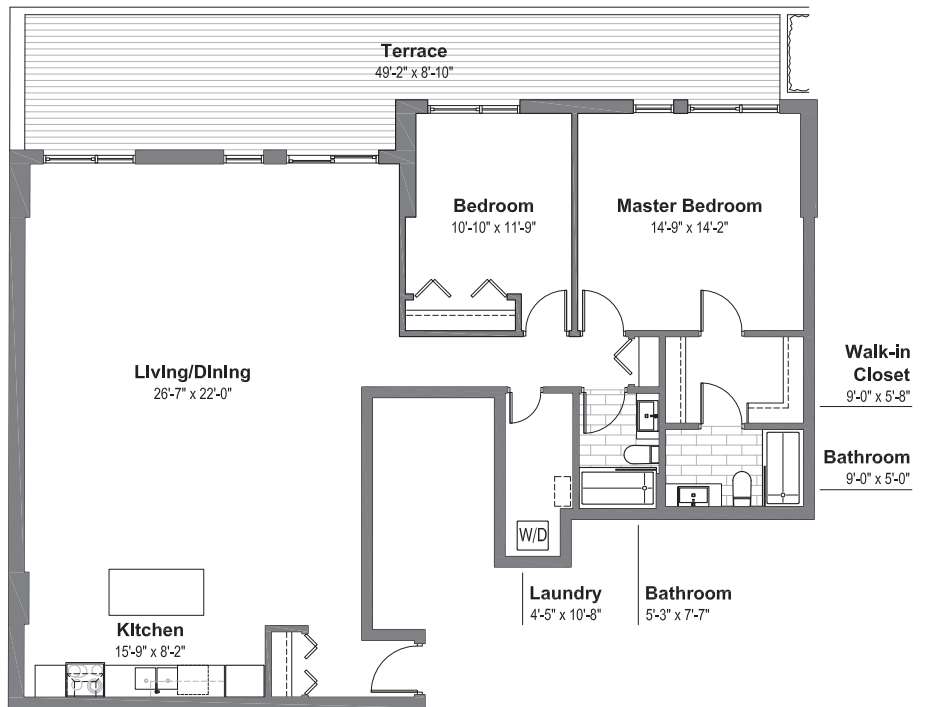

WELLINGTON WEST
LOFTS

Suite 801

2 Bedroom
2 Bathroom

1608 sf Living Space
396 sf Terrace Space

wellingtonwestlofts.com | 613.233.4210

Dimensions, specifications, layouts (including tile patterns), window sizes, mullions and materials are approximate only, may vary and are subject to change. Floor area measured in accordance with Taron bulletin #2. Actual living areas will vary from area stated. E.& O.E. Furniture shown for demonstrative purposes only & is not included in purchase price.