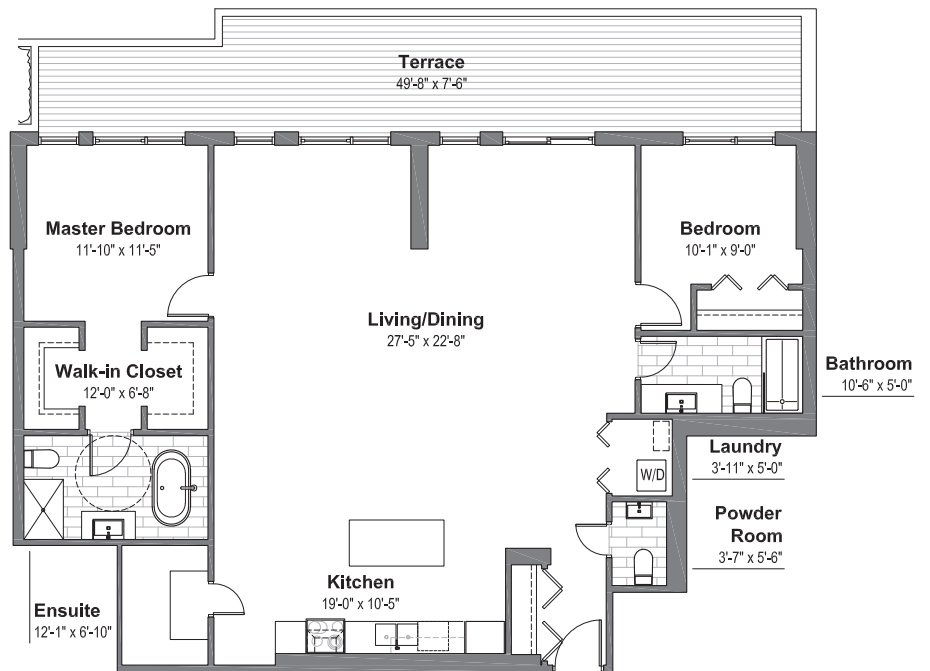

WELLINGTON WEST
LOFTS

Suite 802

2 Bedroom
2 Bathroom

1649 sf Living Space
391 sf Terrace Space

wellingtonwestlofts.com | 613.233.4210

Dimensions, specifications, layouts (including tile patterns), window sizes, mullions and materials are approximate only, may vary and are subject to change. Floor area measured in accordance with Taron bulletin #2. Actual living areas will vary from area stated. E.& O.E. Furniture shown for demonstrative purposes only & is not included in purchase price.