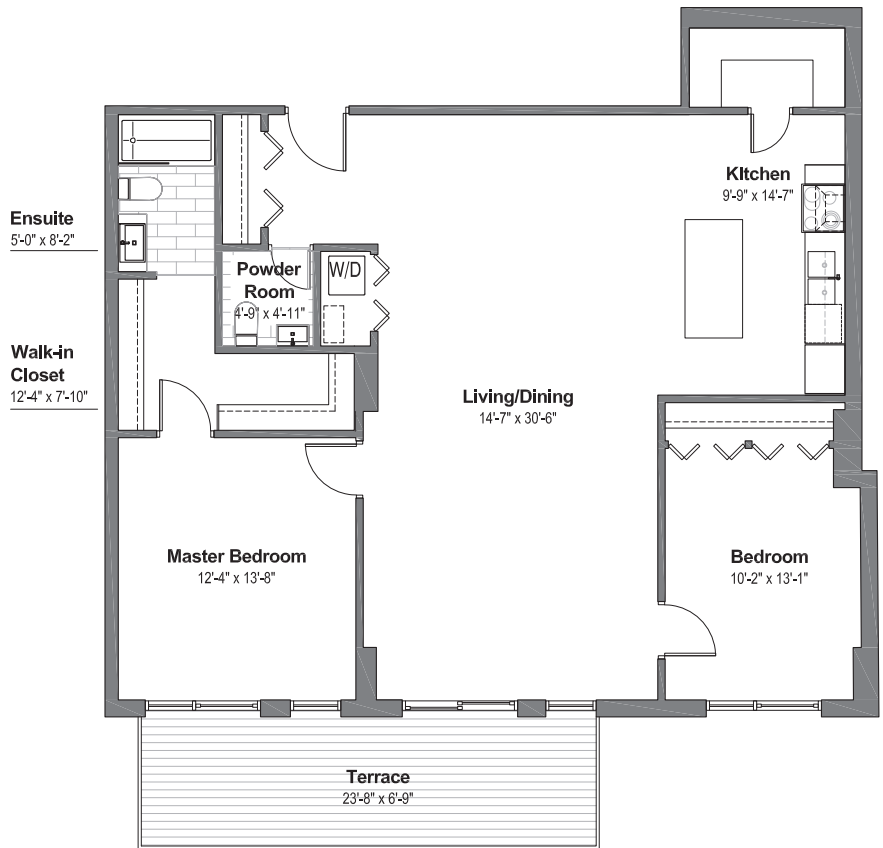

WELLINGTON WEST
LOFTS

Suite 803

2 Bedroom
2.5 Bathroom

1302 sf Living Space
163 sf Terrace Space

wellingtonwestlofts.com | 613.233.4210

Dimensions, specifications, layouts (including tile patterns), window sizes, mullions and materials are approximate only, may vary and are subject to change. Floor area measured in accordance with Taron bulletin #2. Actual living areas will vary from area stated. E.& O.E. Furniture shown for demonstrative purposes only & is not included in purchase price.