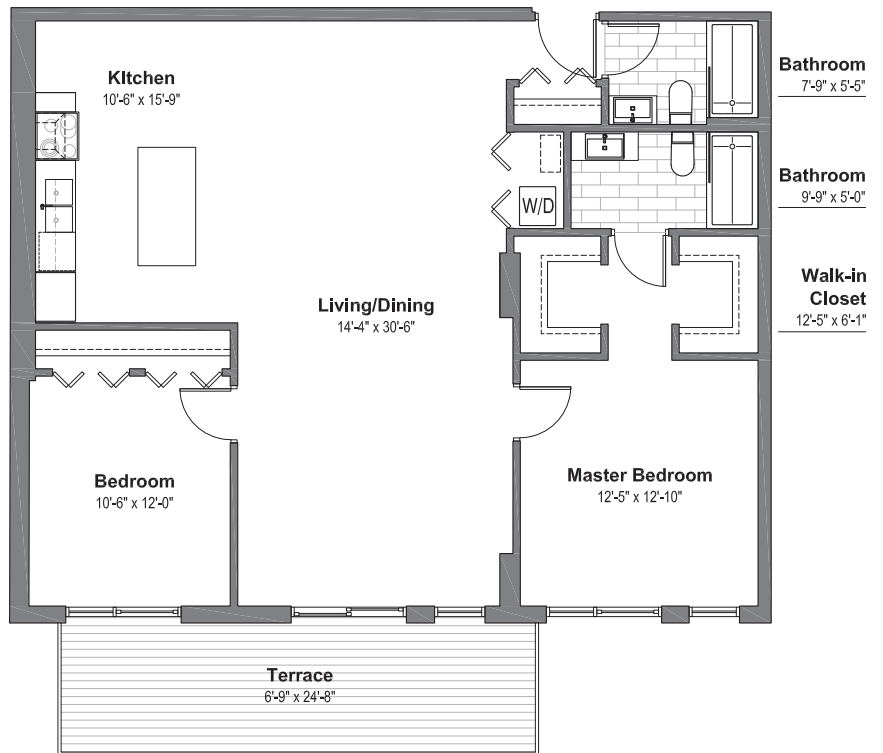

WELLINGTON WEST  
LOFTS

## Suite 805

**2 Bedroom**  
**2 Bathroom**

1247 sf Living Space  
172 sf Terrace Space

[wellingtonwestlofts.com](http://wellingtonwestlofts.com) | 613.233.4210

Dimensions, specifications, layouts (including tile patterns), window sizes, mullions and materials are approximate only, may vary and are subject to change. Floor area measured in accordance with Taron bulletin #2. Actual living areas will vary from area stated. E. & O.E. Furniture shown for demonstrative purposes only & is not included in purchase price.